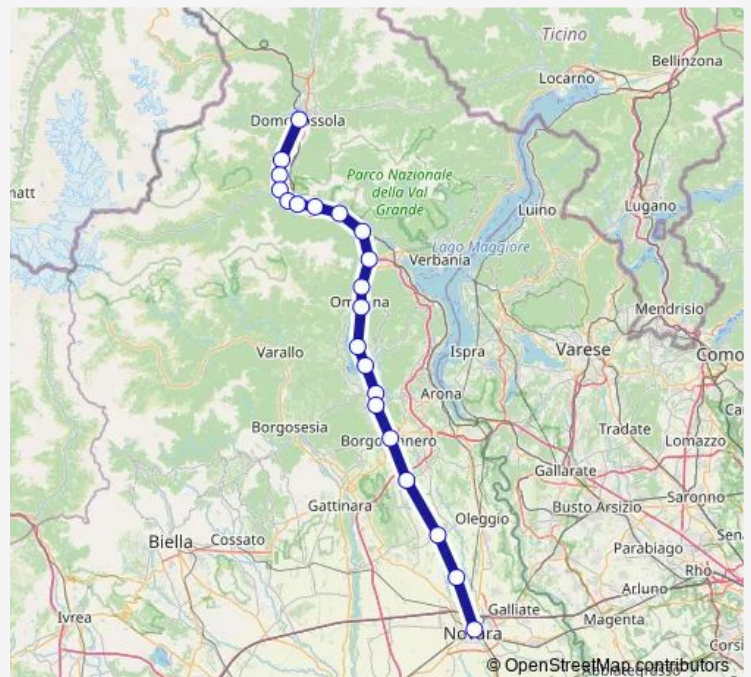

### Route schedule

Domodossola F.S. — Novara F.S.

Monday 06:17-18:48

Tuesday 06:17-18:48

Wednesday 06:17-18:48

Thursday 06:17-18:48

Friday 06:17-18:48

Saturday 06:17-18:48

### Route info

Direction: Domodossola F.S.

Stops: 21

Trip Duration: 1 hour 52 min

004738 — Domodossola - Novara

## Route schedule

Domodossola F.S. — Novara F.S.

Monday 05:20

Tuesday 05:20

Wednesday 05:20

Thursday 05:20

Friday 05:20

Saturday —