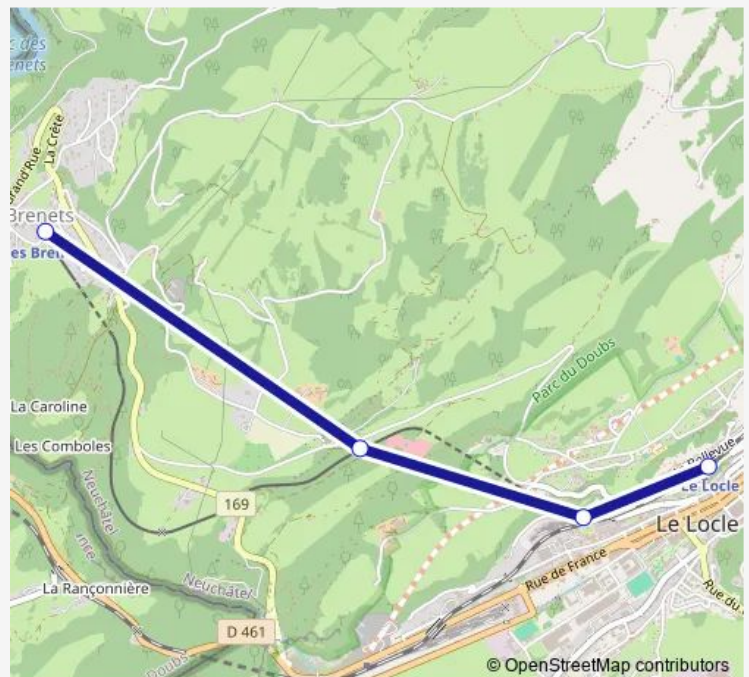

Regional Rail Service R24

[Go to website](#)

Direction

Les Brenets — Le Locle

4 stops

[Open route schedule](#)

Les Brenets

Les Frêtes

Route info

Direction: Les Brenets

Stops: 4

Trip Duration: 0 hour 8 min

R24

Direction

Le Locle — Les Brenets

4 stops

Friday —

Saturday —

Sunday 07:19-23:16

Route info

Direction: Le Locle

Stops: 4

Trip Duration: 0 hour 7 min

Direction

Les Brenets — Le Locle

Monday	06:08-23:06
Tuesday	06:08-23:06
Wednesday	06:08-23:06
Thursday	06:08-23:06
Friday	—
Saturday	—
Sunday	06:36-23:06

Route info

Direction: Les Brenets

Stops: 4

Trip Duration: 0 hour 8 min