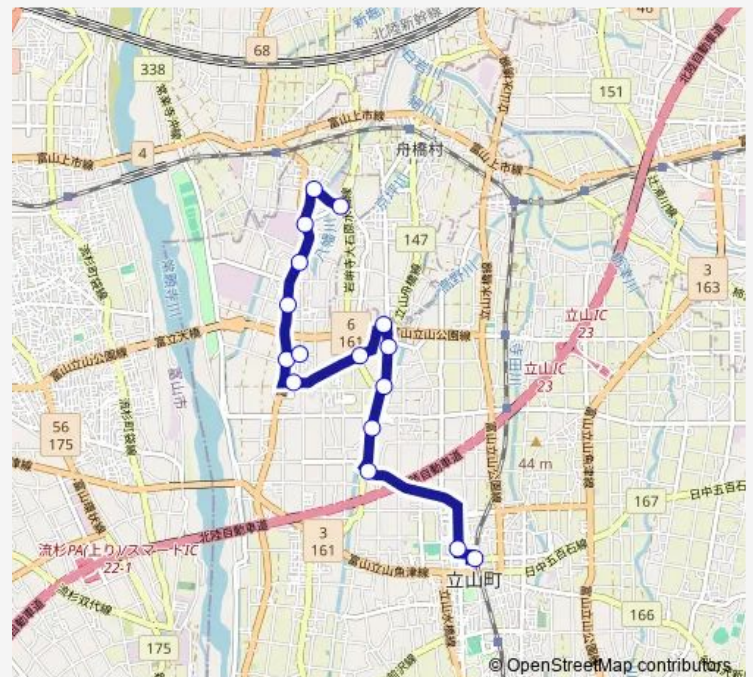

大窪

立泉寺東口

日水

横沢口

湯めぐち前

五郎丸

利田小学校前

総曲輪

Monday 12:20

Tuesday 12:20

Wednesday 12:20

Thursday 12:20

Friday 12:20

Saturday —

Sunday —

Route info

Direction: 五百石駅西口

Stops: 16

Trip Duration: 0 hour 19 min

■ 利田・大森 (五百石駅西口→塚越)

BusMaps

Bus time schedules and route maps are available in an offline PDF at busmaps.com. Use the busmaps.com website to see live bus times, train schedule or subway schedule, and step-by-step directions for all public transit in Toyama