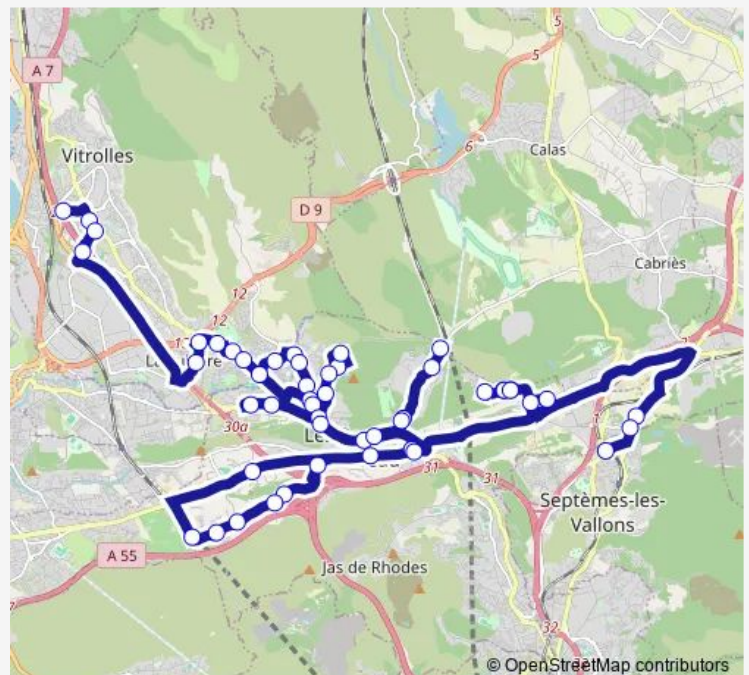

Brusquié

Pierres Fauves

Pinchinades

Route schedule

Simone de Beauvoir — Pinchinades

Monday 15:30

Tuesday 15:30

Wednesday —

Thursday 15:30

Friday 15:30

Saturday —

Sunday —

Route info

Direction: Simone de Beauvoir

Stops: 13

Trip Duration: 0 hour 12 min

6746 — Le Relais - Pierre Plantée

Direction

Caucadis — Mandela Ecole

50 stops

[Open route schedule](#)

Caucadis

Les Pommiers

Lycée Mendès

Monday 17:20-18:05

Tuesday 17:20-18:05

Wednesday —

Thursday 17:20-18:05

Friday 17:20-18:05

Saturday —

Sunday —

Route info