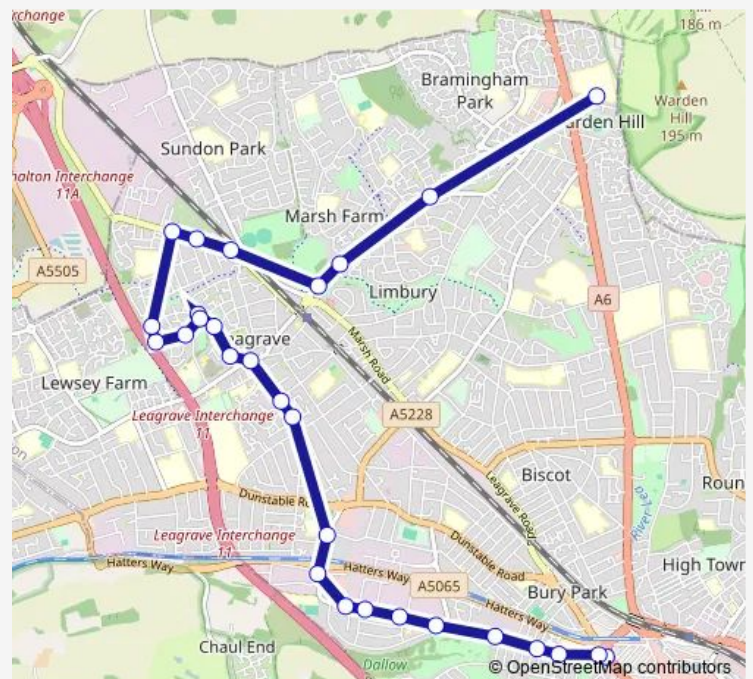

### Direction

Dallow Road — Cardinal Newman School

28 stops

[Open route schedule](#)

- Dallow Road
- Vestry Close
- Dallow Primary School
- Newcombe Road
- Ferndale Road
- Runley Road
- Foxdell Infant School
- Warren Road
- Easingwold Gardens
- Cosgrove Way
- Hatters Way Retail Park
- Morgan Close
- Linden Road
- Torquay Drive
- Orchard Way
- Bramble Road
- The Green Shops
- The Green Shops
- Strangers Way
- Hockwell Ring
- Ickley Close

### Route info

Direction: Dallow Road

Stops: 28

Trip Duration: 0 hour 45 min

■ CN4 — Dallow Road - Cardinal Newman Sch

Harry Scott Court

Montague Avenue

Stoneways Close

Leagrave Railway Station

Wauluds Bank Drive

Ailsworth Road

Cardinal Newman School

**Direction**

Cardinal Newman School — Vestry Close

26 stops

[Open route schedule](#)

## Route info

Direction: Cardinal Newman School

Stops: 26

Trip Duration: 0 hour 45 min

Vestry Close

CN4 Bus time schedules and route maps are available in an offline PDF at [busmaps.com](https://busmaps.com). Use the [busmaps.com](https://busmaps.com) website to see live bus times, train schedule or subway schedule, and step-by-step directions for all public transit in Luton