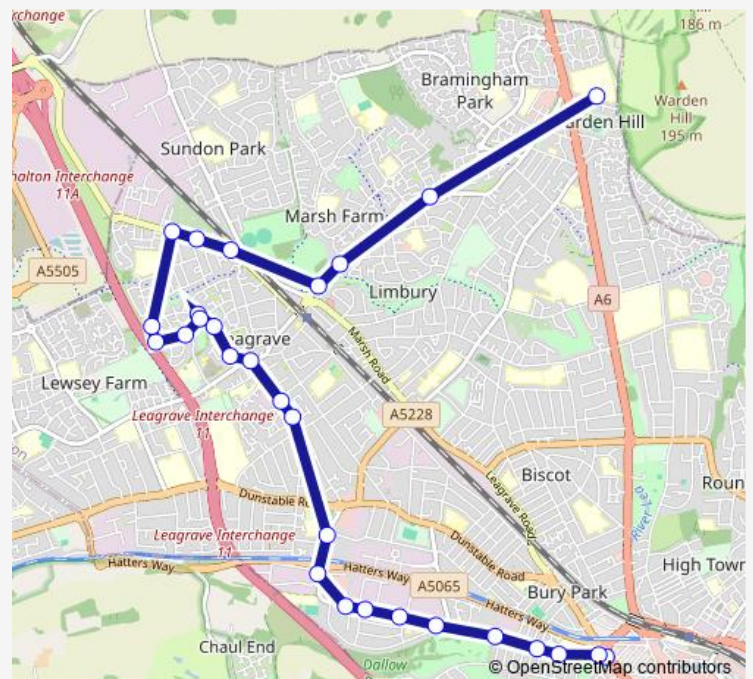

Bus CN4 Dallow Road - Cardinal Newman Sch

[Go to website](#)

Direction

Dallow Road — Cardinal Newman School

28 stops

[Open route schedule](#)

- Dallow Road
- Vestry Close
- Dallow Primary School
- Newcombe Road
- Ferndale Road
- Runley Road
- Foxdell Infant School
- Warren Road
- Easingwold Gardens
- Cosgrove Way
- Hatters Way Retail Park
- Morgan Close
- Linden Road
- Torquay Drive
- Orchard Way
- Bramble Road
- The Green Shops
- The Green Shops
- Strangers Way
- Hockwell Ring
- Ickley Close

Route schedule

Dallow Road — Cardinal Newman School

Monday	07:45
Tuesday	07:45
Wednesday	07:45
Thursday	07:45
Friday	07:45
Saturday	—
Sunday	—

Route info

Direction: Dallow Road

Stops: 28

Trip Duration: 0 hour 45 min

■ CN4 — Dallow Road - Cardinal Newman Sch

Harry Scott Court

Montague Avenue

Stoneways Close

Leagrave Railway Station

Wauluds Bank Drive

Ailsworth Road

Cardinal Newman School

Direction

Cardinal Newman School — Vestry Close

26 stops

[Open route schedule](#)

Cardinal Newman School

Ailsworth Road

Wauluds Bank Drive

Leagrave Railway Station