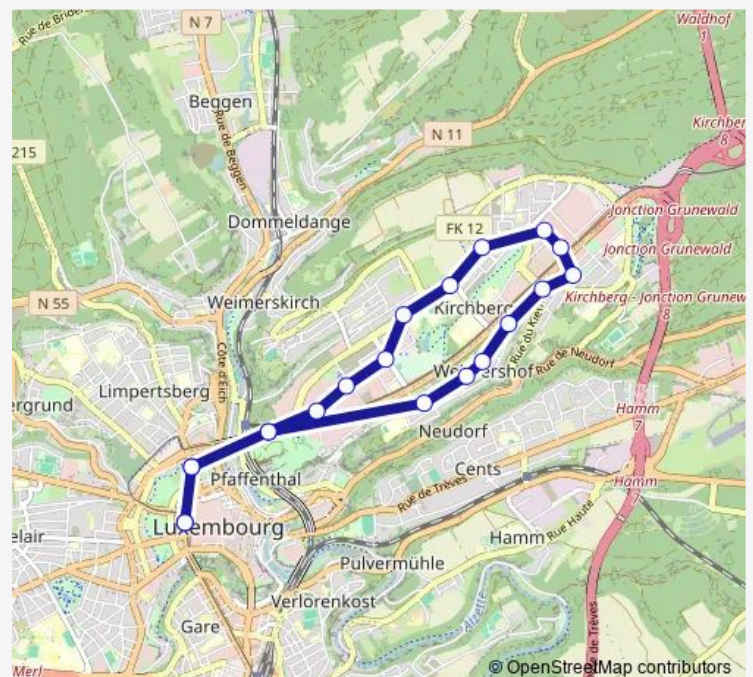

### Route schedule

Hamilius (Bus) — Hamilius (Bus)

Monday	—
Tuesday	—
Wednesday	—
Thursday	—
Friday	24:35-02:35 <sup>+1</sup>
Saturday	03:05-02:35 <sup>+1</sup>
Sunday	03:05-03:35

### Route info

Direction: Hamilius (Bus)

Stops: 20

Trip Duration: 0 hour 25 min

■ Cn4

BusMaps

Cn4 Bus time schedules and route maps are available in an offline PDF at [busmaps.com](https://busmaps.com). Use the [busmaps.com](https://busmaps.com) website to see live bus times, train schedule or subway schedule, and step-by-step directions for all public transit in Luxembourg