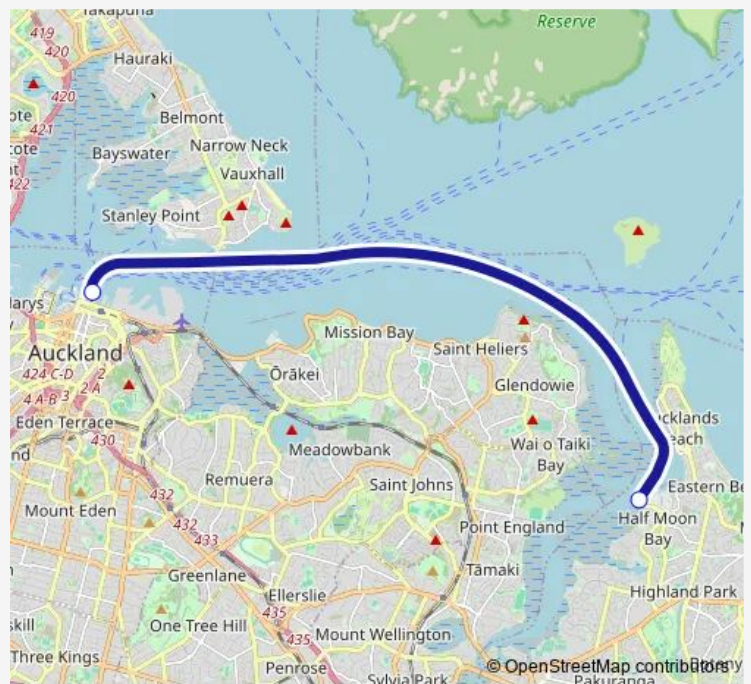

[Go to website](#)

Direction
 Half Moon Bay Ferry Terminal — Downtown Ferry Terminal Pier 5
 2 stops
[Open route schedule](#)

- Half Moon Bay Ferry Terminal
- Downtown Ferry Terminal Pier 5

Route schedule

Half Moon Bay Ferry Terminal — Downtown Ferry Terminal Pier 5

Monday	06:50-20:55
Tuesday	06:50-20:55
Wednesday	06:50-20:55
Thursday	06:50-20:55
Friday	06:50-00:30 ⁺¹
Saturday	08:30-23:45
Sunday	08:30-19:00

Route info

Direction: Half Moon Bay Ferry Terminal

Stops: 2

Trip Duration: 0 hour 38 min

Direction

Downtown Ferry Terminal Pier 5 — Half Moon Bay Ferry Terminal

2 stops

[Open route schedule](#)

Friday 06:40-23:45

Saturday 07:40-23:00

Sunday 07:40-18:10

Route info

Direction: Downtown Ferry Terminal Pier 5

Stops: 2

Trip Duration: 0 hour 38 min

HMB Ferry time schedules and route maps are available in an offline PDF at busmaps.com. Use the busmaps.com website to see live bus times, train schedule or subway schedule, and step-by-step directions for all public transit in Auckland