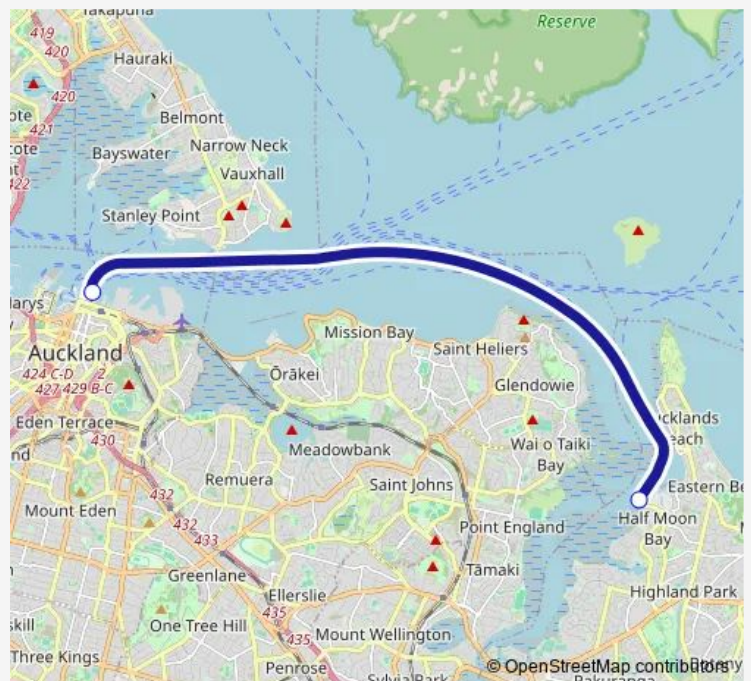

Ferry Hmb

[Go to website](#)

Direction

Half Moon Bay Ferry Terminal — Downtown Ferry Terminal Pier 5

2 stops

[Open route schedule](#)

Half Moon Bay Ferry Terminal

Downtown Ferry Terminal Pier 5

Route schedule

Half Moon Bay Ferry Terminal — Downtown Ferry Terminal Pier 5

Monday 06:50-20:55

Tuesday 06:50-20:55

Wednesday 06:50-20:55

Thursday 06:50-20:55

Friday 06:50-00:30⁺¹

Saturday 08:30-23:45

Sunday 08:30-19:00

Route info

Direction: Half Moon Bay Ferry Terminal

Stops: 2

Trip Duration: 0 hour 38 min

Direction

Downtown Ferry Terminal Pier 5 — Half Moon Bay Ferry Terminal

2 stops

Thursday 06:40-20:10

Friday 06:40-23:45

Saturday 07:40-23:00

Sunday 07:40-18:10

Route info

Direction: Downtown Ferry Terminal Pier 5

Stops: 2

Trip Duration: 0 hour 38 min