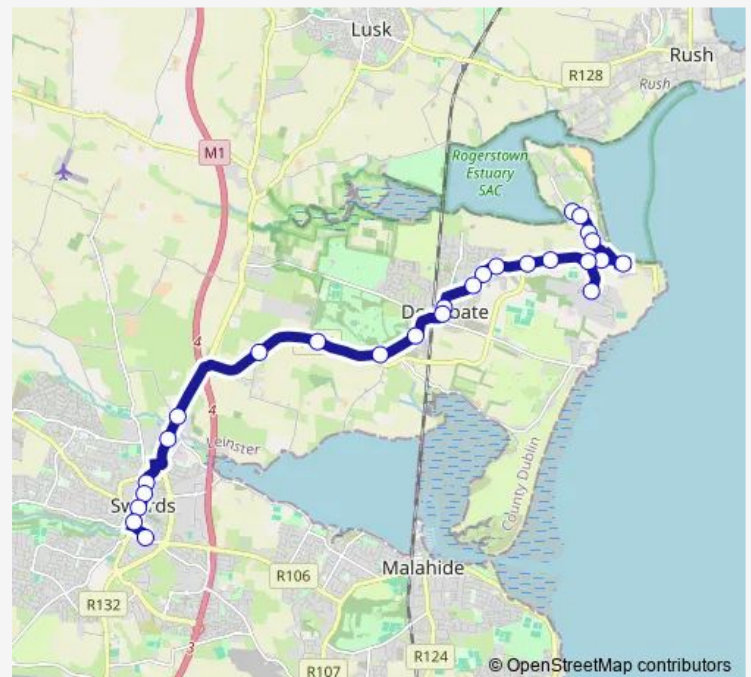

Seaview

Portrane

St Ita's Hospital

Portane Avenue

Harneys Lane

Rahillion

Donabate Ns

Willowbrook

### Route schedule

Marsh Lane — Swords Pavilions Sc

Monday 06:05-23:34

Tuesday 06:05-23:34

Wednesday 06:05-23:34

Thursday 06:05-23:34

Friday 06:05-23:34

Saturday 06:12-23:34

### Route info

Direction: Marsh Lane

Stops: 26

Trip Duration: 0 hour 26 min

33B — Swords - Portrane

BusMaps

Seatown Villas

Carnegie Court