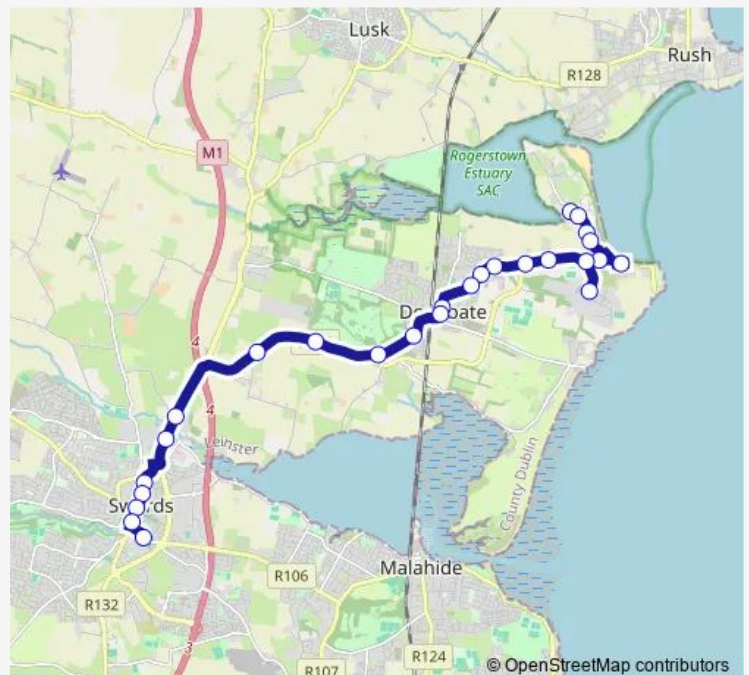

Burrow Road

Healy's Lane

Seaview

Portrane

St Ita's Hospital

Portane Avenue

Harneys Lane

Rahillion

Thursday 06:05-23:34

Friday 06:05-23:34

Saturday 06:12-23:34

Sunday 08:07-23:34

Route info

Direction: Marsh Lane

Stops: 26

Trip Duration: 0 hour 26 min

33b — Swords - Portrane

Seatown Villas

Carnegie Court

Fingal Co Co

Swords Main Street

Swords Pavilions Sc

Direction

Swords Pavilions Sc — Marsh Lane