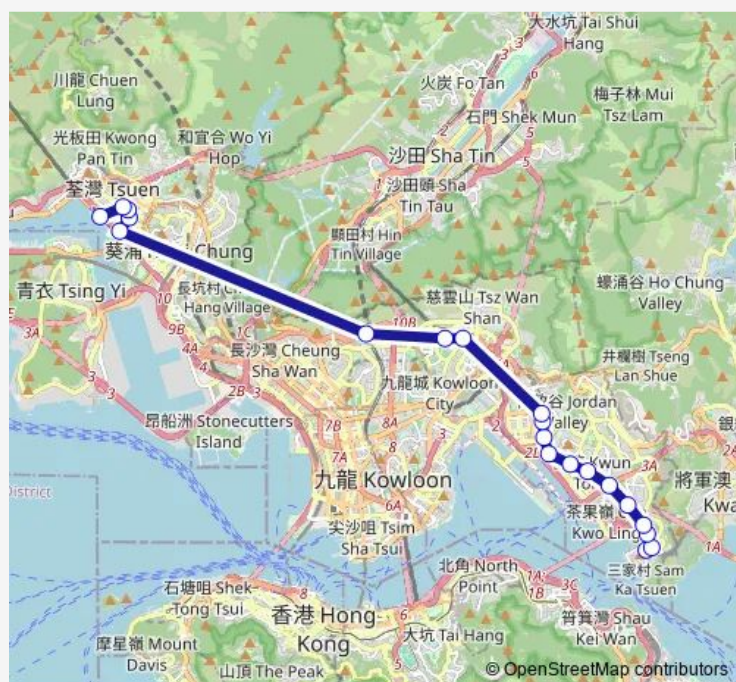

Route schedule

[Ctb] Tsuen WAN West Station|[Kmb] Tsuen WAN West Station BUS Terminus — [Ctb] YAU Tong|[Kmb] YAU Tong BUS Terminus

Monday	—
Tuesday	—
Wednesday	—
Thursday	—
Friday	—
Saturday	06:30-09:30
Sunday	06:30-09:30

Route info

Direction: [Ctb] Tsuen WAN West Station|[Kmb] Tsuen WAN West Station BUS Terminus

Stops: 20

Trip Duration: 0 hour 50 min

■ 33b — Tsuen WAN West Station - YAU Tong

[Kmb+Ctb] Millennium City/
Millennium City, Kwun
Tong Road[[Kmb] Millennium City