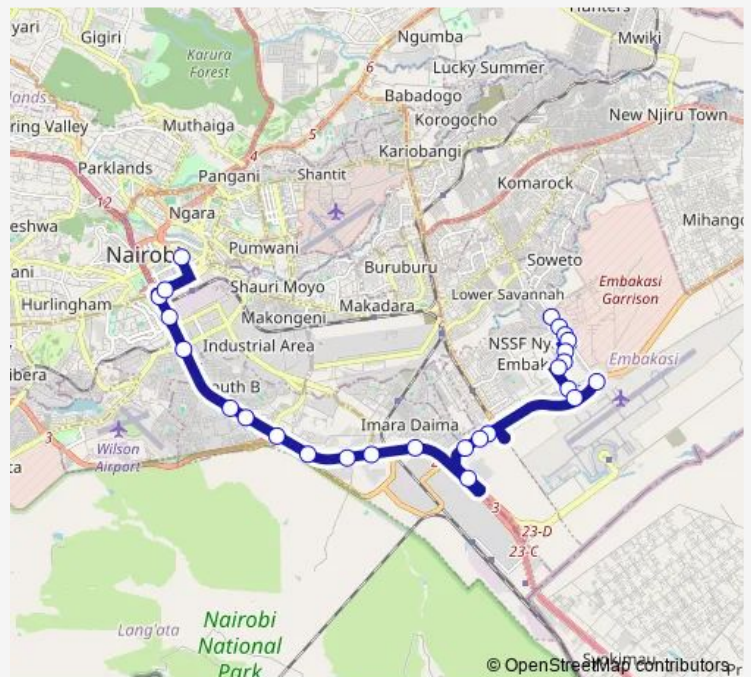

Thursday 06:00

Friday 06:00

Saturday 06:00

Sunday 06:00

Route info

Direction: Baraka Estate

Stops: 26

Trip Duration: 0 hour 47 min

33B — Commercial-Cabanas-Baraka

Nyayo

Makaburini

Shell Haile Selassie Junction

Agip

Commercial

Direction

Commercial — Baraka Estate

24 stops

[Open route schedule](#)

Commercial

Nyayo

Government Plaza/Devis

Capital Centre

Belleview

St. James