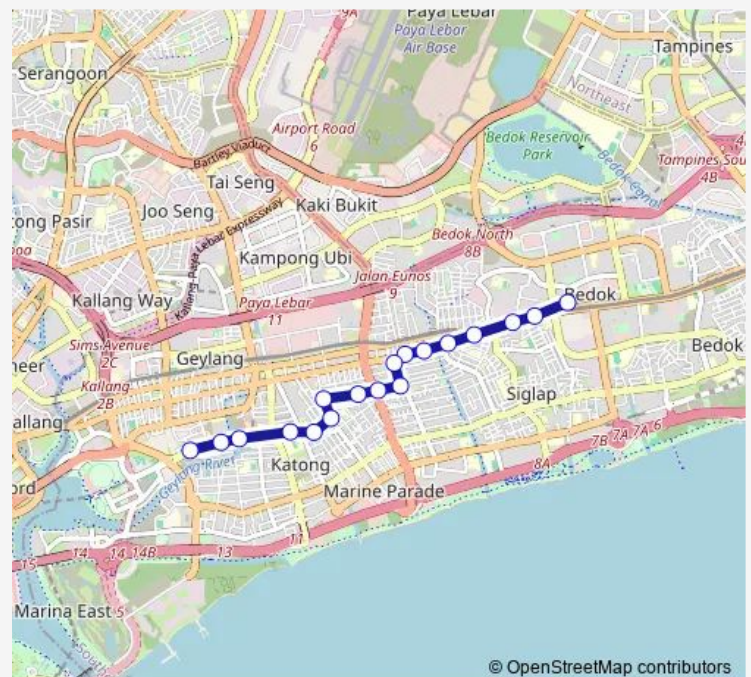

Bus 33b

[Go to website](#)

Direction

Bedok Int — Blk 22

18 stops

[Open route schedule](#)

Bedok Int

Opp Blk 32

Opp Chai Chee Ind Pk

Aft Perpetual Succour Ch

Bef Siglap Plain

Mjd Kassim

Bef Lor 110 Changi

Aft Changi Rd

Opp Parkway East Hosp

Bef Still Rd

Aft Rambutan Rd

Aft Tembeling Rd

Bef Koon Seng Rd

Maranatha Hall

Tg Katong Sec Sch

BEF OLD Airport Rd

Dakota Stn Exit B/Blk 60

Blk 22

Route schedule

Bedok Int — Blk 22

Monday 07:25

Tuesday 07:25

Wednesday 07:25

Thursday 07:25

Friday 07:25

Saturday —

Sunday —

Route info

Direction: Bedok Int

Stops: 18

Trip Duration: 0 hour 26 min

© OpenStreetMap contributors

■ 33b

BusMaps