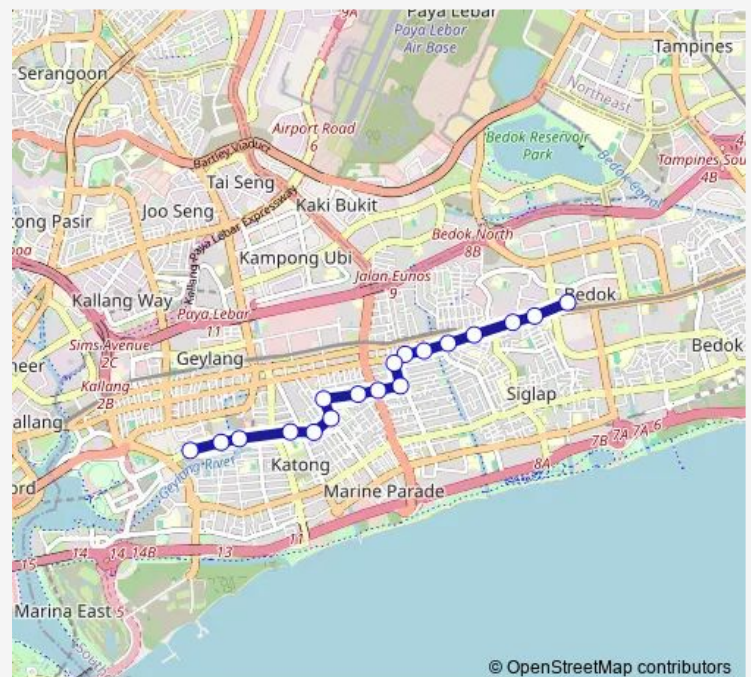

Bus 33B

[Go to website](#)

Direction

Bedok Int — Blk 22

18 stops

[Open route schedule](#)

Bedok Int

Opp Blk 32

Opp Chai Chee Ind Pk

Aft Perpetual Succour Ch

Bef Siglap Plain

Mjd Kassim

Bef Lor 110 Changi

Aft Changi Rd

Opp Parkway East Hosp

Bef Still Rd

Aft Rambutan Rd

Aft Tembeling Rd

Bef Koon Seng Rd

Maranatha Hall

Tg Katong Sec Sch

BEF OLD Airport Rd

Dakota Stn Exit B/Blk 60

Blk 22

Route schedule

Bedok Int — Blk 22

Monday 07:25

Tuesday 07:25

Wednesday 07:25

Thursday 07:25

Friday 07:25

Saturday —

Sunday —

Route info

Direction: Bedok Int

Stops: 18

Trip Duration: 0 hour 26 min

© OpenStreetMap contributors

■ 33B

BusMaps