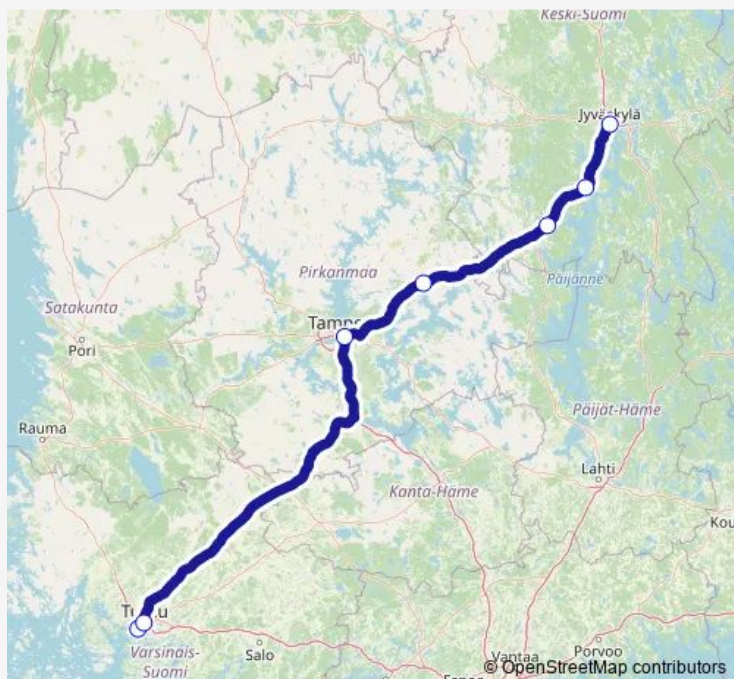

Bus M9 Turku - Jyväskylä

[Go to website](#)

Direction

Turku satama — Jyväskylä, Matkakeskus

7 stops

[Open route schedule](#)

Turku satama

Turku, linja-autoasema

Tampere, linja-autoasema

Orivesi ramppi I

Himos th P

Petäjavesi th I

Jyväskylä, Matkakeskus

Route schedule

Turku satama — Jyväskylä, Matkakeskus

Monday	—
Tuesday	—
Wednesday	—
Thursday	20:15
Friday	20:15
Saturday	20:15
Sunday	20:15

Route info

Direction: Turku satama

Stops: 7

Trip Duration: 4 hour 15 min

■ M9 — Turku - Jyväskylä

M9 Bus time schedules and route maps are available in an offline PDF at busmaps.com. Use the busmaps.com website to see live bus times, train schedule or subway schedule, and step-by-step directions for all public transit in Turku