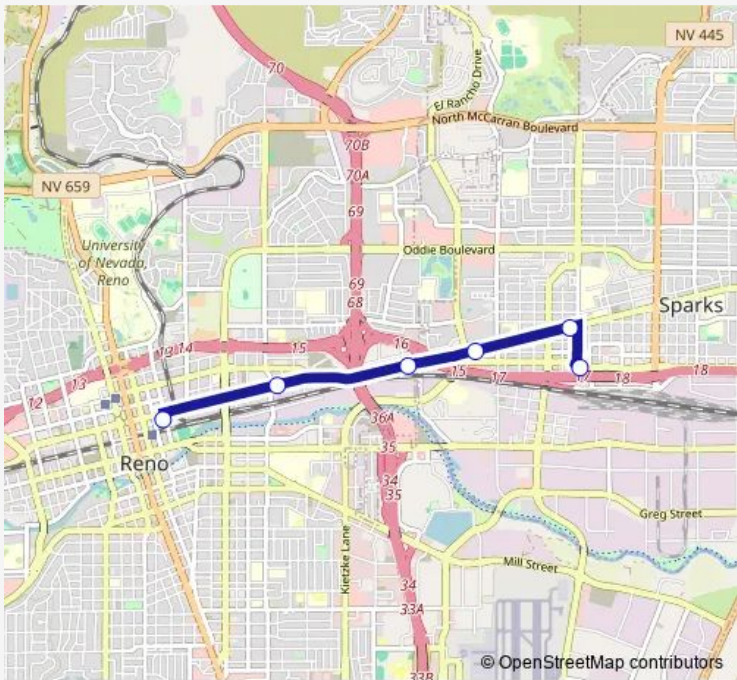

**Bus LNCL RTC Rapid - Lincoln Line (4th & Prater)**

[Go to website](#)

**Direction**  
 RTC Centennial Plaza Bay B (LI) — RTC 4th Street Station Bay I 4SS (Rt LI)  
 6 stops  
[Open route schedule](#)

- RTC Centennial Plaza Bay B (LI)
- 15th Street Station
- El Rancho Station
- Galletti Station
- Sutro Station
- RTC 4th Street Station Bay I 4SS (Rt LI)

Route schedule  
 RTC Centennial Plaza Bay B (LI) — RTC 4th Street Station Bay I 4SS (Rt LI)

Monday	06:00-20:20
Tuesday	06:00-20:20
Wednesday	06:00-20:20
Thursday	06:00-20:20
Friday	06:00-20:20
Saturday	06:41-19:56
Sunday	06:40-19:52

**Route info**  
 Direction: RTC Centennial Plaza Bay B (LI)  
 Stops: 6  
 Trip Duration: 0 hour 13 min

LNCL — RTC Rapid - Lincoln Line (4th & Prater) **BusMaps**

**Direction**

RTC 4th Street Station Bay I 4SS (Rt LI) — RTC Centennial Plaza Bay B (LI)

Sunday 06:36-20:00

**Route info**

Direction: RTC 4th Street Station Bay I 4SS (Rt LI)

Stops: 6

Trip Duration: 0 hour 12 min

LNCL Bus time schedules and route maps are available in an offline PDF at [busmaps.com](http://busmaps.com). Use the [busmaps.com](http://busmaps.com) website to see live bus times, train schedule or subway schedule, and step-by-step directions for all public transit in Reno