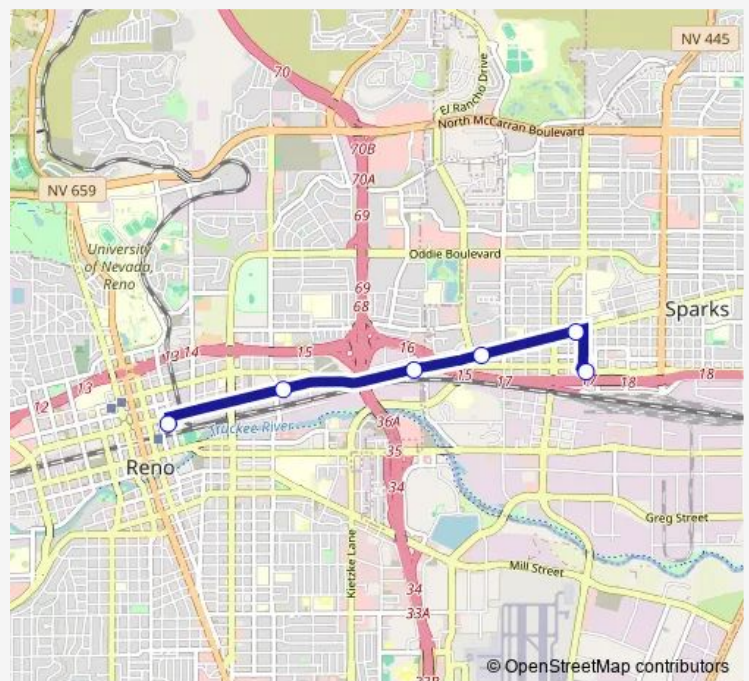

Bus Lncl RTC Rapid - Lincoln Line (4th & Prater)

[Go to website](#)

Direction

RTC Centennial Plaza Bay B (LI) — RTC 4th Street Station Bay H 4SS (Rt 11 to Sparks)

6 stops

[Open route schedule](#)

RTC Centennial Plaza Bay B (LI)

15th Street Station

El Rancho Station

Galletti Station

Sutro Station

RTC 4th Street Station Bay H 4SS (Rt 11 to Sparks)

Route schedule

RTC Centennial Plaza Bay B (LI) — RTC 4th Street Station Bay H 4SS (Rt 11 to Sparks)

Monday	06:00-20:20
Tuesday	06:00-20:20
Wednesday	06:00-20:20
Thursday	06:00-20:20
Friday	06:00-20:20
Saturday	06:41-19:56
Sunday	06:40-19:52

Route info

Direction: RTC Centennial Plaza Bay B (LI)

Stops: 6

Trip Duration: 0 hour 11 min

Lncl — RTC Rapid - Lincoln Line (4th & Prater)

DirectionRTC 4th Street Station Bay H 4SS (Rt 11 to Sparks) —
RTC Centennial Plaza Bay B (LI)

6 stops

[Open route schedule](#)

RTC 4th Street Station Bay H 4SS (Rt 11 to Sparks)