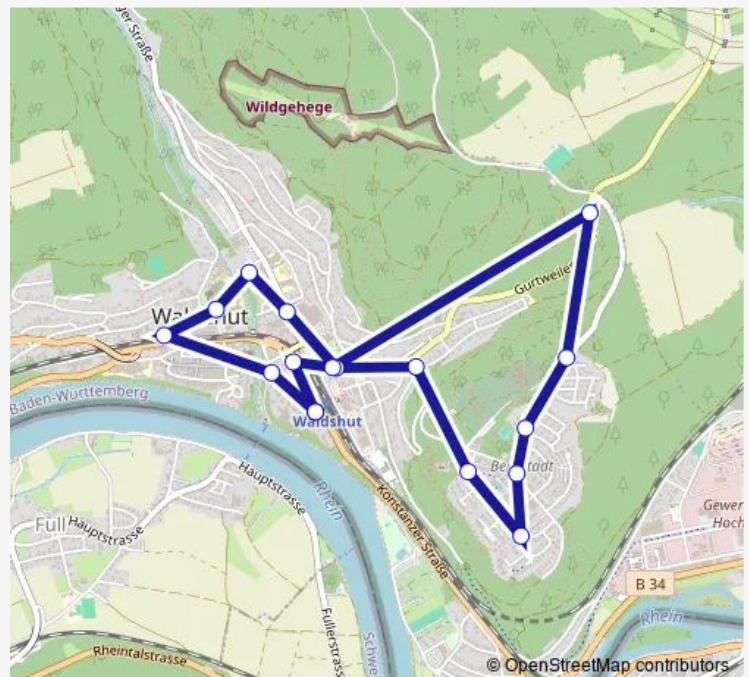

Saturday —

Sunday —

Route info

Direction: Waldshut Busbahnhof

Stops: 21

Trip Duration: 0 hour 36 min

7339

Direction

Route info

Direction: Waldshut Bergfriedhof

Stops: 2

Trip Duration: 0 hour 40 min

Direction

Waldshut Conrad-Gröber-Platz — Waldshut Busbahnhof

17 stops

[Open route schedule](#)

Friday 15:40

Saturday —

Sunday —

Route info

Direction: Waldshut Conrad-Gröber-Platz

Stops: 18

Trip Duration: 0 hour 29 min

Direction

Stops: 18

Trip Duration: 0 hour 29 min

7339 Bus time schedules and route maps are available in an offline PDF at busmaps.com. Use the busmaps.com website to see live bus times, train schedule or subway schedule, and step-by-step directions for all public transit in Waldshut-Tiengen