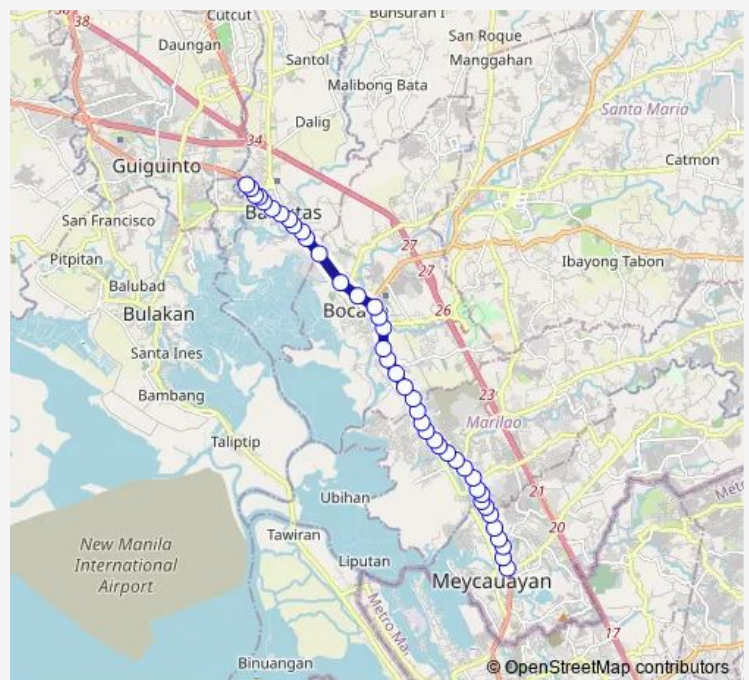

Shepard's College (Legaspi College) Macarthur Highway, Marilao

Nazarenus College FoundationI, Macarthur Highway, Marilao

Nazarenus Hospital, Macarthur Highway, Marilao

SM City, Macarthur Highway, Marilao

Marilao Fire Station, Macarthur Highway, Marilao

Macarthur Highway, Marilao

Macarthur Highway, Marilao

Marilao Public Market, Macarthur Highway, Marilao

Macarthur Highway, Marilao

Macarthur Highway Cemetary, Macarthur Highway, Marilao

Macarthur Highway / Landicho Intersection, Marilao

Vitarich, Macarthur Highway, Marilao

Route schedule

Macarthur Highway / Malhacan Road Intersection, City of Meycauayan — Ang Dating Daan, Balagtas

Monday	00:00
Tuesday	00:00
Wednesday	00:00
Thursday	00:00
Friday	00:00
Saturday	00:00
Sunday	00:00

Route info

Direction: Macarthur Highway / Malhacan Road Intersection, City of Meycauayan

Stops: 41

Trip Duration: 1 hour 0 min

■ Meycauayan Malolos

Kingdom Hall of Jehovah's Witnesses, Macarthur Highway, Marilao