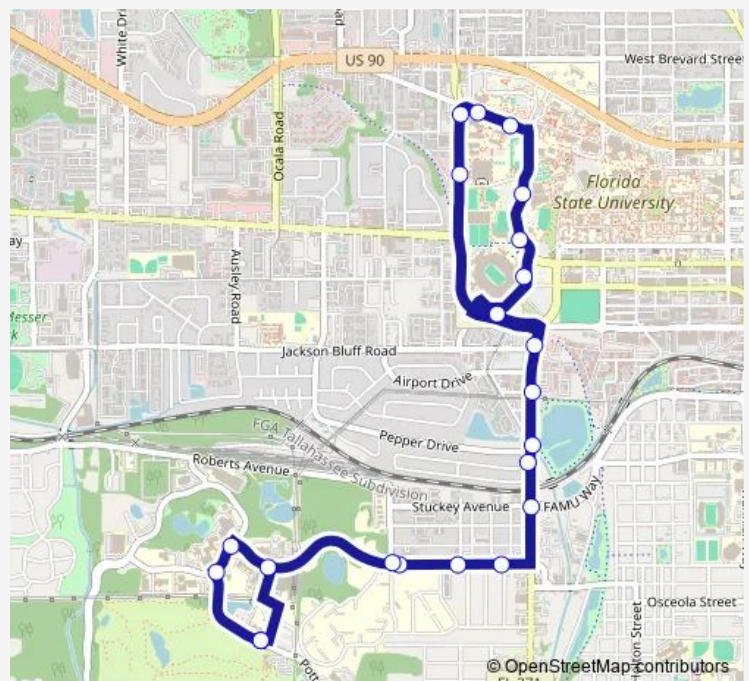

Levy AVE Iamonia St

Levy AVE AT Hillsborough ST Eb

Levy AVE AT Warwick ST Eb

W Lake Bradford RD AT Gamble ST Nb

Lake Bradfors AT Pepper Drive Nb

W Lake Bradford RD Crate St

Stadium DR AND Doak Campbell Wb

S Stadium DR Spirit Way

Stadium DR W Call St

Call ST AND Stadium FAR Eb

W Call ST Psychology Way

Tully GYM Sb

Chieftan WAY AT Circus Sb

FSU 1ST Circle

W Lake Bradford RD AT Jackson Bluff Sb

S Lake Bradford RD Hernando Dr

Levy AT Iamonia Wb

Route schedule

Pottsdamer ST AT Engineering Nb — Pottsdamer ST AT Engineering Nb

Monday 07:00-19:20

Tuesday 07:00-19:20

Wednesday 07:00-19:20

Thursday 07:00-19:20

Friday 07:00-19:20

Saturday —

Sunday —

Route info

Direction: Pottsdamer ST AT Engineering Nb

Stops: 22

Trip Duration: 0 hour 40 min

UIN — Innovation

UIN Bus time schedules and route maps are available in an offline PDF at busmaps.com. Use the busmaps.com website to see live bus times, train schedule or subway schedule, and step-by-step directions for all public transit in Tallahassee