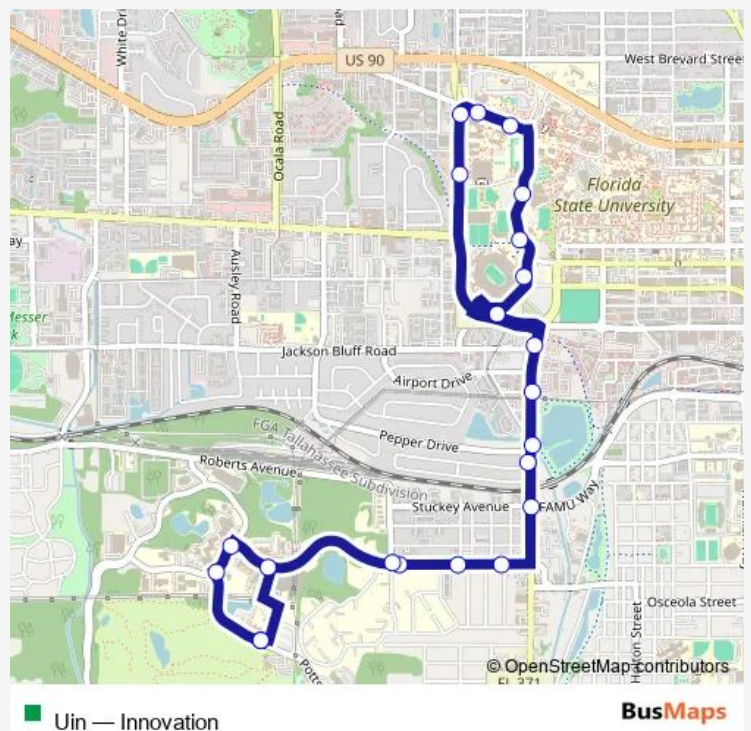

Levy AVE AT Engineers DR Eb

Levy AVE Iamonia St

Levy AVE AT Hillsborough ST Eb

Levy AVE AT Warwick ST Eb

W Lake Bradford RD AT Gamble ST Nb

Lake Bradfors AT Pepper Drive Nb

W Lake Bradford RD Crate St

Stadium DR AND Doak Campbell Wb

### Route schedule

Pottsdamer ST AT Engineering Nb — Pottsdamer ST AT Engineering Nb

Monday	07:00-19:20
Tuesday	07:00-19:20
Wednesday	07:00-19:20
Thursday	07:00-19:20
Friday	07:00-19:20
Saturday	—
Sunday	—

### Route info

Direction: Pottsdamer ST AT Engineering Nb

Stops: 22

Trip Duration: 0 hour 40 min

Uin Bus time schedules and route maps are available in an offline PDF at [busmaps.com](https://busmaps.com). Use the [busmaps.com](https://busmaps.com) website to see live bus times, train schedule or subway schedule, and step-by-step directions for all public transit in Tallahassee