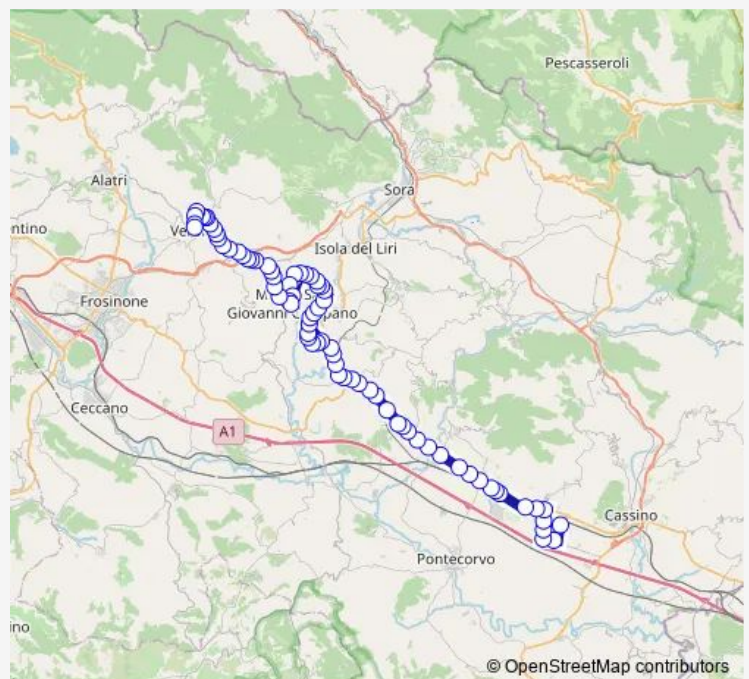

Wednesday 06:10-22:20

Thursday 06:10-22:20

Friday 06:10-22:20

Saturday 06:15-14:20

Sunday —

Route info

Direction: Piedimonte | Cancelli Fiat 1 # f4681

Stops: 75

Trip Duration: 1 hour 12 min

Zona Industriale - Veroli # Fr616d

Arce | Via Casilina Via Fraioli # f5315

Arce | Murata # f5316

Arce | Stazione FS # f5317

Arce | Cimitero # f6848

Arce | Via Fontanelle Via Sant'Eluterio # f6849