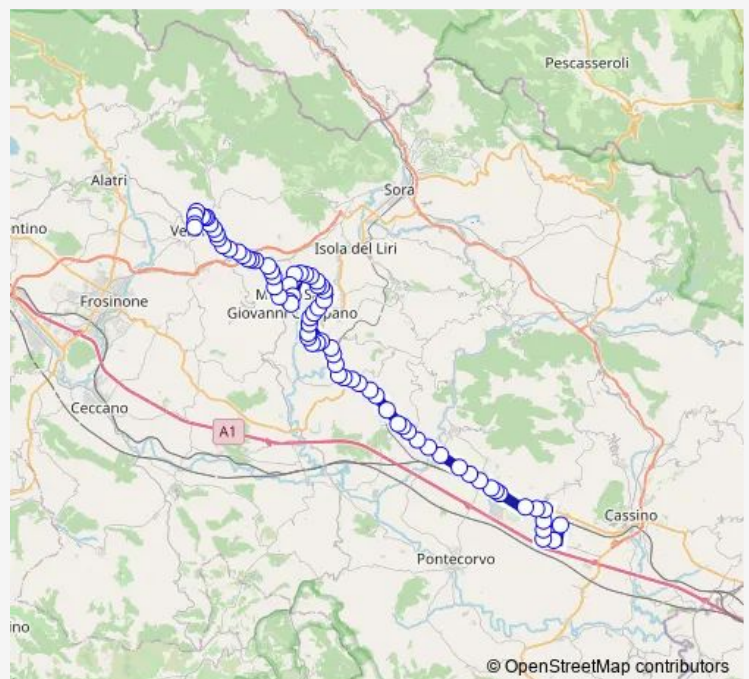

Direction

Piedimonte | Cancelli Fiat 1 # f4681 — Veroli | Piazza
Filippina # f5759

75 stops

[Open route schedule](#)

Piedimonte | Cancelli Fiat 1 # f4681

Piedimonte | Cancelli Fiat 4 # f4678

PIEDIMONTE | Volla # f7196

PIEDIMONTE | Cancelli Fiat 5 # f7871

PIEDIMONTE | Cancelli Fiat 7 # f7870

Piedimonte | Via Casilina Viale Risorgimento # f5299

Piedimonte | Via Casilina Viale Marconi # f5300

Piedimonte | Stazione FS # f5301

Aquino | Via Casilina Via Torre S. Gregorio # f5302

Castrocielo | Via Casilina Via Ponte Vecchio # f5303

Castrocielo | Via Casilina Via Stazione # f5304

Castrocielo | Via Casilina Via Leuciana # f5305

Castrocielo | Via Casilina Via Rusciano # f5306

Roccasecca | Via Casilina Via Ponticello # f5307

Roccasecca | Melfa # f5308

Roccasecca | Via Casilina Via Ortella # f5309

Roccasecca | Via Casilina Via Nevali # f5310

Colfelice | Via Casilina Via Quartora # f5311

Colfelice | Villa Felice # f5312

Colfelice | Collefosso # f5313

Colfelice | Cimitero # f5314

Route schedule

Piedimonte | Cancelli Fiat 1 # f4681 — Veroli | Piazza
Filippina # f5759

Monday	06:10-22:20
Tuesday	06:10-22:20
Wednesday	06:10-22:20
Thursday	06:10-22:20
Friday	06:10-22:20
Saturday	—
Sunday	—

Route info

Direction: Piedimonte | Cancelli Fiat 1 # f4681

Stops: 75

Trip Duration: 1 hour 15 min

Zona Industriale - Veroli # Fr616d