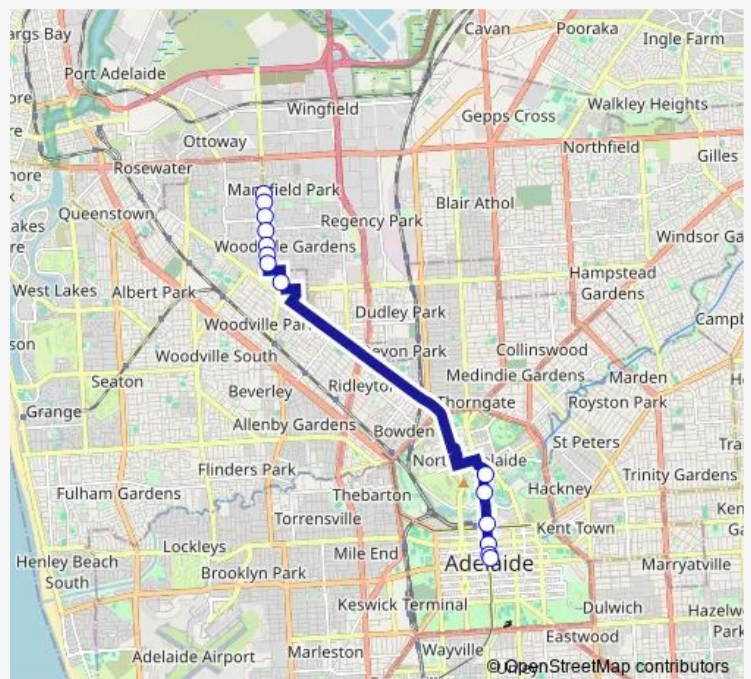

Stop 2 King William Rd - South East side

Stop 1 King William Rd - East side

Stop A3 King William Rd - East side

Stop D1 King William St - East side

Stop E1 King William St - East side

Stop F1 King William St - North East side

**Route schedule**

Stop 29 Hanson Rd - East side — Stop F1 King William St - North East side

Monday 09:00-17:27

Tuesday 09:00-17:27

Wednesday 09:00-17:27

Thursday 09:00-17:27

Friday 09:00-17:27

Saturday —

Sunday —

**Route info**

Direction: Stop 29 Hanson Rd - East side

Stops: 14

Trip Duration: 0 hour 35 min

253X — Mansfield Park to City

## Direction

Stop T1 Victoria Sq - South West side — Stop 29 Hanson Rd - West side

14 stops

[Open route schedule](#)

Stop T1 Victoria Sq - South West side

Stop V2 King William St - West side

Stop X2 King William St - West side