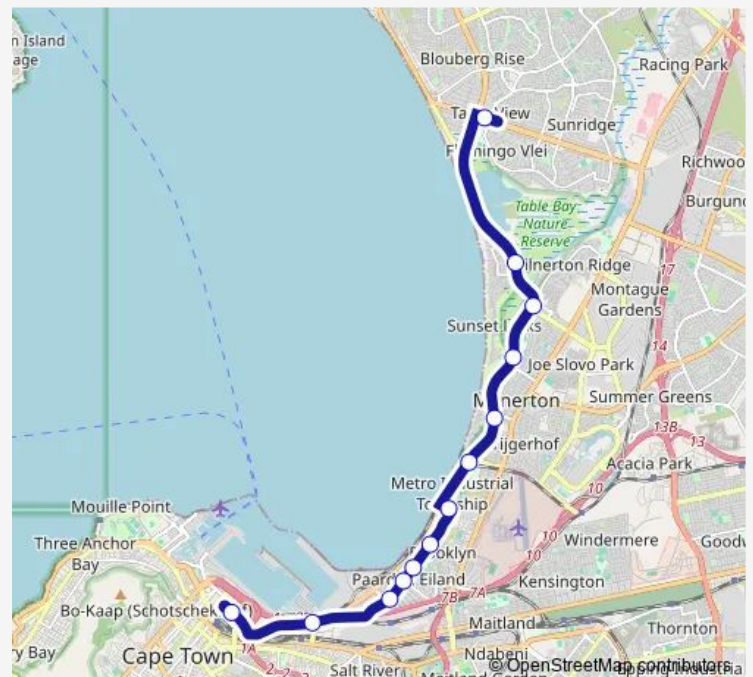

### Route schedule

Civic Centre — Table View

Monday 05:00-22:00

Tuesday 05:00-22:00

Wednesday 05:00-22:00

Thursday 05:00-22:00

Friday 05:00-22:00

Saturday 05:00-22:00

### Route info

Direction: Civic Centre

Stops: 13

Trip Duration: 0 hour 34 min

T01-R

T01-R Bus time schedules and route maps are available in an offline PDF at [busmaps.com](https://busmaps.com). Use the [busmaps.com](https://busmaps.com) website to see live bus times, train schedule or subway schedule, and step-by-step directions for all public transit in Cape Town