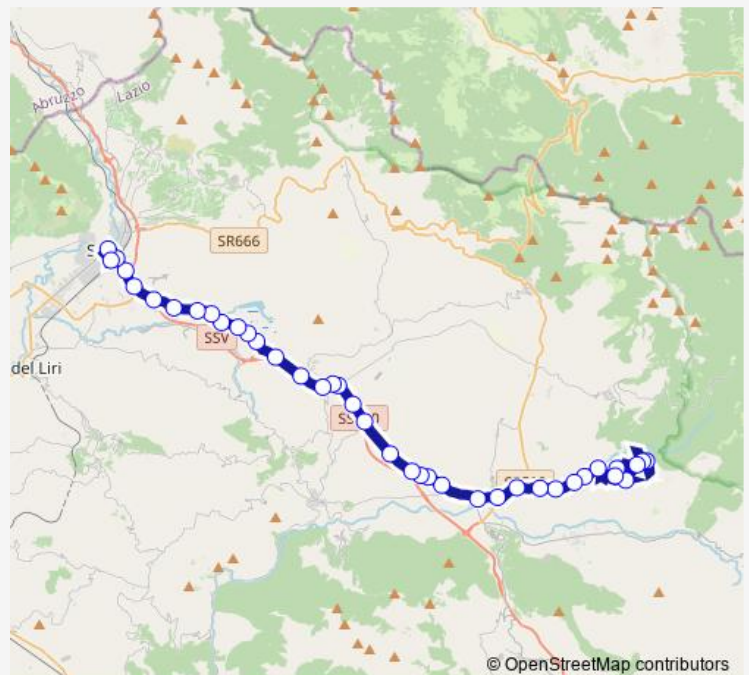

Casalvieri | Valloni # f7357

Casalvieri | San Leonardo # f7358

Casalvieri | Via Vandra (Km 12) # f7389

**Route schedule**

Picinisco | Via Marconi # f7730 — Sora | Stazione FS # f5890

Monday 16:00

Tuesday 06:55-16:00

Wednesday 16:00

Thursday 06:55-16:00

Friday 06:55-16:00

Saturday 06:55-16:00

Sunday —

**Route info**

Direction: Picinisco | Via Marconi # f7730

Stops: 39

Trip Duration: 0 hour 41 min

So178d — Picinisco - Sora # So178d

Vicalvi | Via Vandra Via Stradone # f7799

Vicalvi | Via Vandra Via Piliero # f7390

Vicalvi | Via Vandra Via Roselli # f7391

Vicalvi | Contrada Delicata # f7392