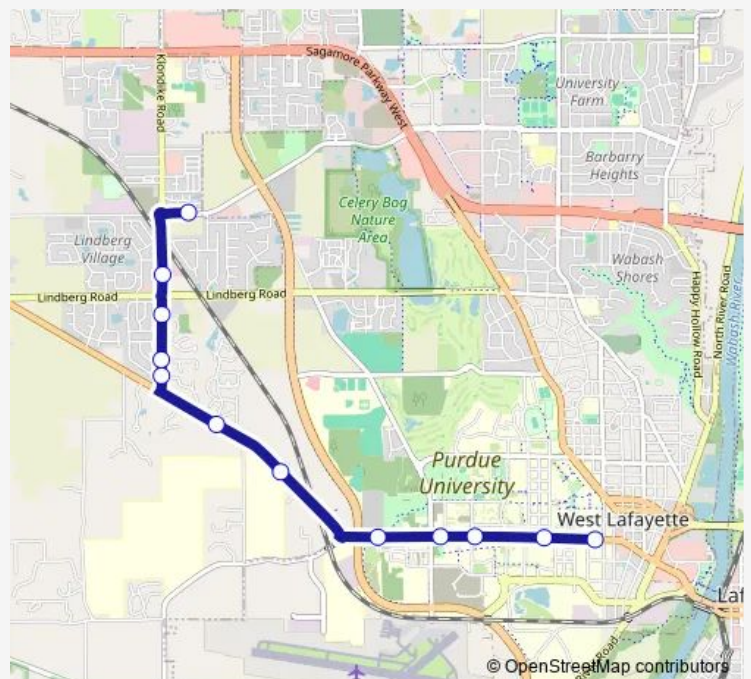

Bus 24e Redpoint Express

[Go to website](#)

Direction

Krannert Grad School: Bus260 — Redpoint (on Cumberland Ave): Bus268e

11 stops

[Open route schedule](#)

Krannert Grad School: Bus260

Young Hall on Grant St (West): Bus153

Grant St & Harrison St (NW Corner): Bus322

Grant St & Williams St (NW Corner): Bus323

Harrison St & University St (NE Corner): Bus269

Harrison St & Martin Jischke Dr (NE Corner): Bus352

Morgan & Jischke Dr (SE Corner): Bus899se

First Street Towers on Mitch Daniels Blvd: Bus898

Purdue West on Mitch Daniels Blvd: Bus566

Mitch Daniels Blvd & Trailway Blvd (E of): Bus167

Redpoint (on Cumberland Ave): Bus268e

Route schedule

Krannert Grad School: Bus260 — Redpoint (on Cumberland Ave): Bus268e

24e — Redpoint Express

Direction

Redpoint (on Cumberland Ave): Bus268e — Krannert Grad School: Bus260

12 stops

[Open route schedule](#)

Redpoint (on Cumberland Ave): Bus268e

Rutherford Dr: Bus199se

Klondike Rd & Rosewood Dr (NW Corner): Bus903