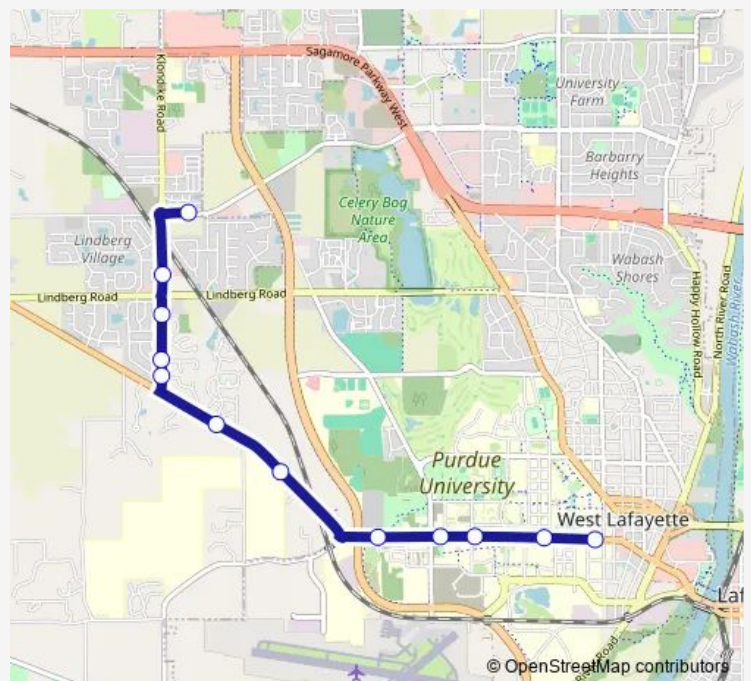

Bus 24E Redpoint Express

[Go to website](#)

Direction

Krannert Grad School: Bus260 — Redpoint (on Cumberland Ave): Bus268e

11 stops

[Open route schedule](#)

Krannert Grad School: Bus260

Young Hall on Grant St (West): Bus153

Grant St & Harrison St (NW Corner): Bus322

Grant St & Williams St (NW Corner): Bus323

Harrison St & University St (NE Corner): Bus269

Harrison St & Martin Jischke Dr (NE Corner): Bus352

Morgan & Jischke Dr (SE Corner): Bus899se

First Street Towers on Mitch Daniels Blvd: Bus898

Purdue West on Mitch Daniels Blvd: Bus566

Mitch Daniels Blvd & Trailway Blvd (E of): Bus167

Redpoint (on Cumberland Ave): Bus268e

Route schedule

Krannert Grad School: Bus260 — Redpoint (on Cumberland Ave): Bus268e

Monday	07:14-18:14
Tuesday	07:14-18:14
Wednesday	07:14-18:14
Thursday	07:14-18:14
Friday	07:14-18:14
Saturday	—
Sunday	—

Route info

Direction: Krannert Grad School: Bus260

Stops: 11

Trip Duration: 0 hour 16 min

24E — Redpoint Express