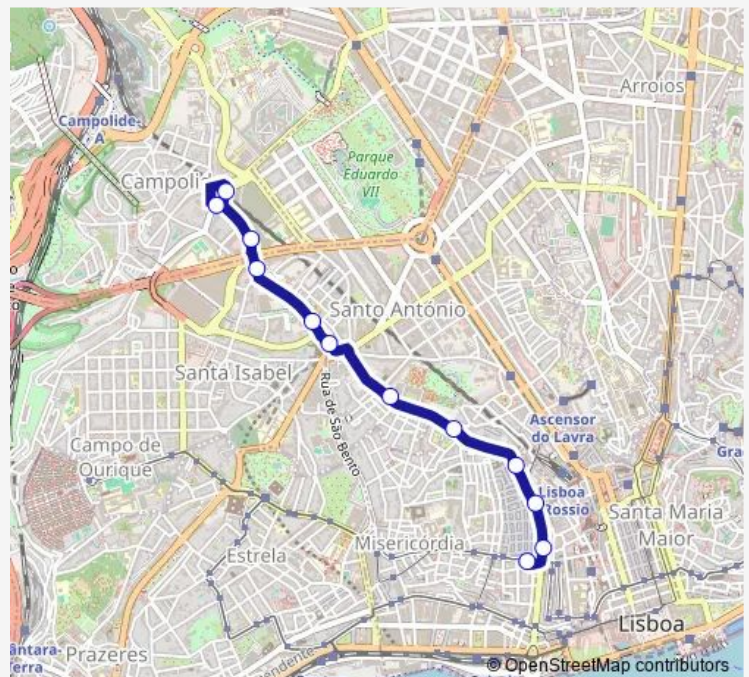

Saturday 07:30-19:15

Sunday 10:30-18:05

Route info

Direction: Pç. Luis Camões (B. Alto)

Stops: 12

Trip Duration: 0 hour 19 min

■ 24e — Praça Luís Camões - Campolide

BusMaps