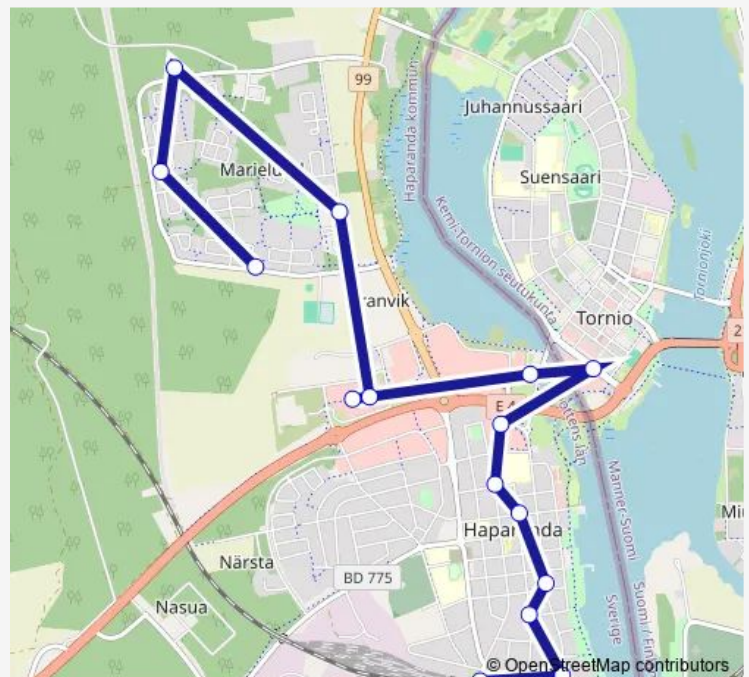

Lunden

Storg/Järnvägsg

Haparanda station

Route schedule

Marielundsv Södra — Haparanda station

Monday 05:25-16:44

Tuesday 05:25-16:44

Wednesday 05:25-16:44

Thursday 05:25-16:44

Friday 05:25-16:44

Saturday —

Sunday —

Route info

Direction: Marielundsv Södra

Stops: 15

Trip Duration: 0 hour 26 min

Direction

Marielundsv Södra — Aspen

5 stops

[Open route schedule](#)

Marielundsv Södra

Marielundsv Västra

Marielundsv Norra

Marielundsskolan/Språkskolan

Aspen

Route schedule

Marielundsv Södra — Aspen

Monday	05:07
Tuesday	05:07
Wednesday	05:07
Thursday	05:07
Friday	05:07
Saturday	—
Sunday	—

Route info

Direction: Marielundsv Södra

Stops: 5

Trip Duration: 0 hour 13 min