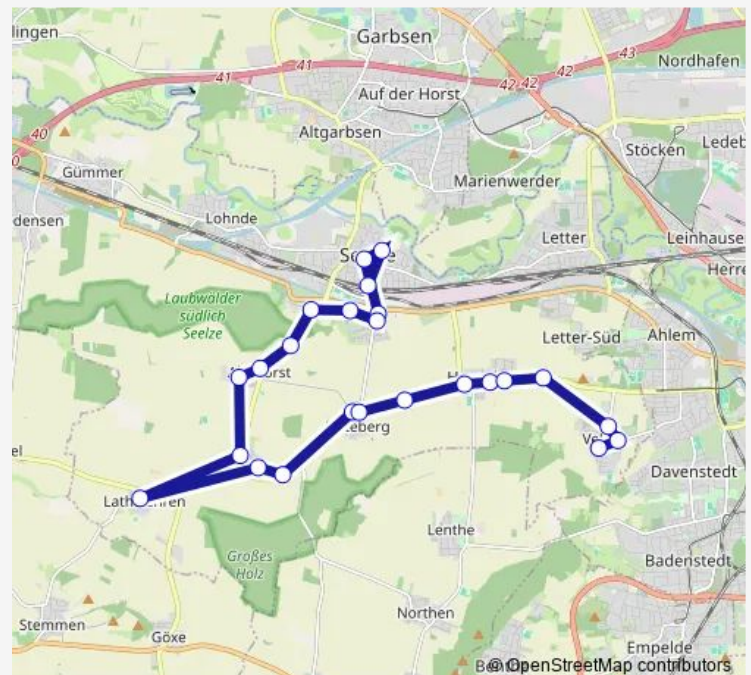

Harenberg Mitte

Harenberg Bergfeld

Harenberg Kollrothshöh

Route schedule

Seelze Bahnhof — Velber Am Wehrgraben

Monday 21:20-23:20

Tuesday 21:20-23:20

Wednesday 21:20-23:20

Thursday 21:20-23:20

Friday 21:20-23:20

Saturday 09:20-23:20

Sunday 09:20-23:20

Route info

Direction: Seelze Bahnhof

Stops: 24

Trip Duration: 0 hour 30 min

■ Rt — Ruftaxi Seelze

Velber Hasselfeldstraße

Velber Bornstraße

Velber Am Wehrgraben

Direction

Velber Am Wehrgraben — Seelze Bahnhof

24 stops

[Open route schedule](#)

Sunday 08:10-22:10

Route info

Direction: Velber Am Wehrgraben

Stops: 24

Trip Duration: 0 hour 30 min

Rt Bus time schedules and route maps are available in an offline PDF at busmaps.com. Use the busmaps.com website to see live bus times, train schedule or subway schedule, and step-by-step directions for all public transit in Hannover