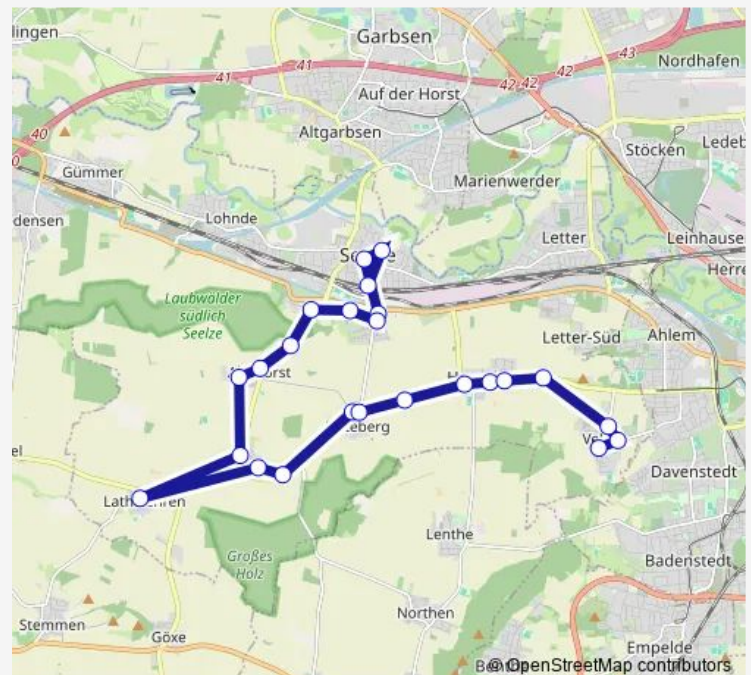

Thursday 21:20-23:20

Friday 21:20-23:20

Saturday 09:20-23:20

Sunday 09:20-23:20

Route info

Direction: Seelze Bahnhof

Stops: 24

Trip Duration: 0 hour 30 min

■ RT — Ruftaxi Seelze

Velber Hasselfeldstraße

Velber Bornstraße

Velber Am Wehrgraben

Direction

Velber Am Wehrgraben — Seelze Bahnhof

24 stops

[Open route schedule](#)

Route schedule

Velber Am Wehrgraben — Seelze Bahnhof

Monday 20:10-22:10

Tuesday 20:10-22:10

Wednesday 20:10-22:10

Thursday 20:10-22:10

Friday 20:10-22:10

Saturday 08:10-22:10

Sunday 08:10-22:10

Route info

Direction: Velber Am Wehrgraben

Stops: 24

Trip Duration: 0 hour 30 min

RT Bus time schedules and route maps are available in an offline PDF at busmaps.com. Use the busmaps.com website to see live bus times, train schedule or subway schedule, and step-by-step directions for all public transit in Hannover