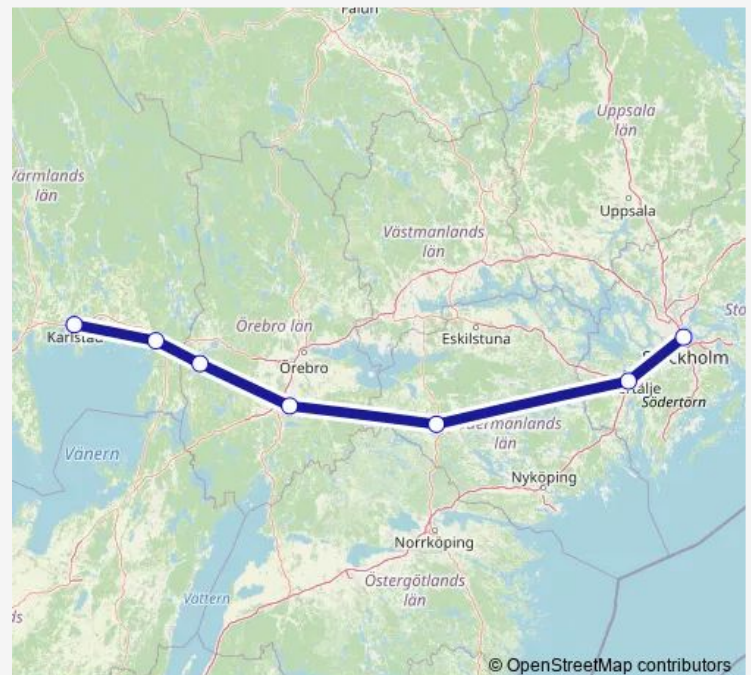

High Speed Rail Service SJ Snabbtåg

[Go to website](#)

Direction

Karlstad Centralstation — Stockholm Centralstation

7 stops

[Open route schedule](#)

Karlstad Centralstation

Kristinehamn station

Degerfors station

Hallsberg station

Katrineholm Centralstation

Södertälje Syd station

Stockholm Centralstation

Route schedule

Karlstad Centralstation — Stockholm Centralstation

Monday —

Tuesday —

Wednesday —

Thursday —

Friday —

Saturday —

Sunday 07:18

Route info

Direction: Karlstad Centralstation

Stops: 7

Trip Duration: 2 hour 31 min

■ SJ Snabbtåg

BusMaps