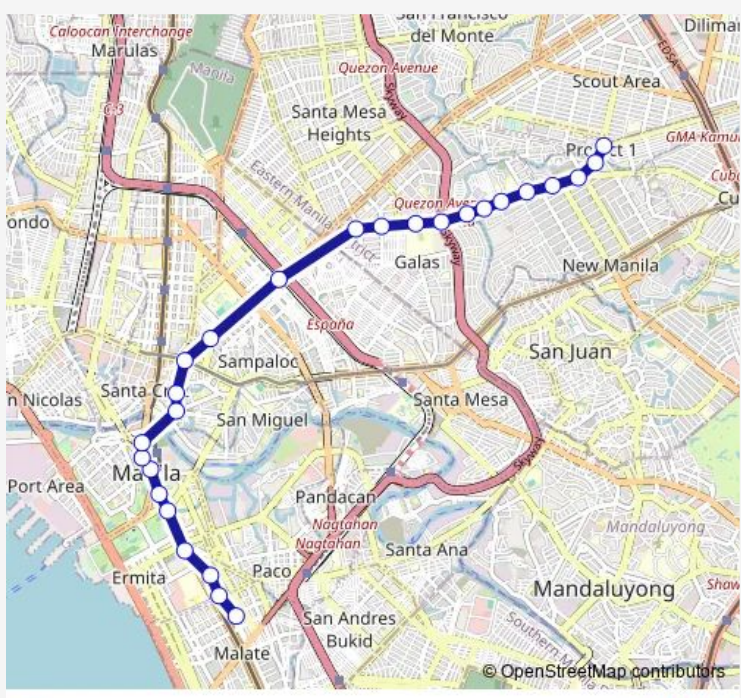

# Bus Kamuning Remedios v Guinto

[Go to website](#)

**Direction**  
 Leon Guinto Sr., Manila — Kamuning Rd / L. Siangio, Quezon City, Manila

26 stops

[Open route schedule](#)

- Leon Guinto Sr., Manila
- Leon Guinto Sr. / Pedro Gil Intersection, Manila
- Leon Guinto Sr. / G. Apacible Inreesection, Manila
- Traft Avenue, Maila
- Ayala Blvd / Taft Avenue Intersection, Manila
- Taft Ave, Manila
- Taft Ave, Manila
- Taft Ave, Manila
- Padre Burgos St, Manila
- Quezon Blvd, Manila
- Quezon Blvd, Manila
- Claro M. Recto Ave / Quezon Blvd Intersection, Manila
- Espana Blvd / Nicanor Reyes St Intersection, Manila
- Espana Boulevard / Ruperto. S. Crsitobal Streett Intersec-tion, Manila
- D. Tuazon / Eulogio Rodriguez Sr Ave Intersection, Manila
- Lopez Jaena / Eulogio Rodriguez Sr Ave Intersection, Manila
- Quezon Institute, Eulogio Rodriguez Sr Ave, Quezon City, Manila
- Gregorio Araneta Ave / Eulogio Rodriguez Sr Ave Inter-section, Quezon City, Manila

Route schedule  
 Leon Guinto Sr., Manila — Kamuning Rd / L. Siangio, Quezon City, Manila

Monday	00:00
Tuesday	00:00
Wednesday	00:00
Thursday	00:00
Friday	00:00
Saturday	00:00
Sunday	00:00

**Route info**

Direction: Leon Guinto Sr., Manila

Stops: 26

Trip Duration: 0 hour 44 min

■ Kamuning Remedios v Guinto **BusMaps**

Delos Santos Medical Center, Eulogio Rodriguez Sr. Ave,  
Quezon City, Manila

Eulogio Rodriguez Sr. Ave / La Florilla Intersection, Que-  
zon City, Manila