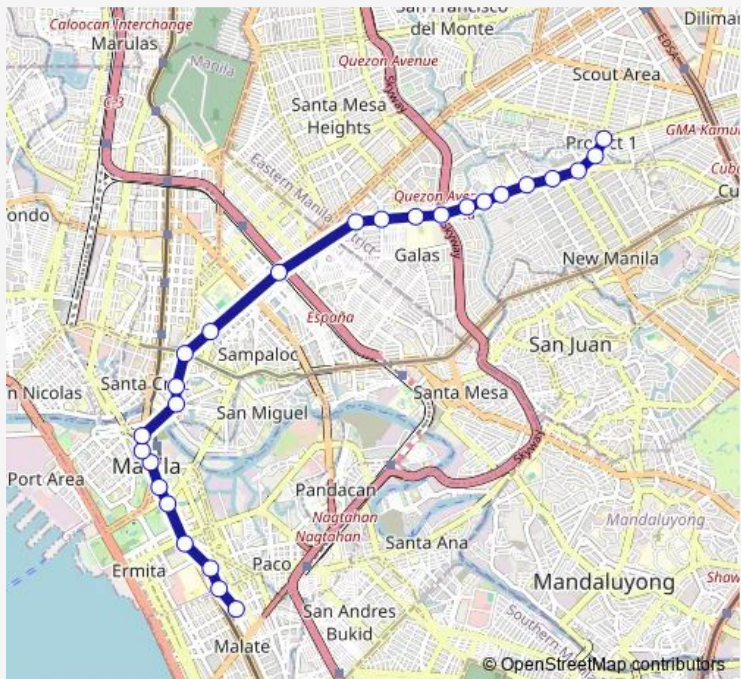

Bus Kamuning Remedios v Guinto

[Go to website](#)

Direction
 Leon Guinto Sr., Manila — Kamuning Rd / L. Siangio, Quezon City, Manila

26 stops

[Open route schedule](#)

- Leon Guinto Sr., Manila
- Leon Guinto Sr. / Pedro Gil Intersection, Manila
- Leon Guinto Sr. / G. Apacible Inreesection, Manila
- Traft Avenue, Maila
- Ayala Blvd / Taft Avenue Intersection, Manila
- Taft Ave, Manila
- Taft Ave, Manila
- Taft Ave, Manila
- Padre Burgos St, Manila
- Quezon Blvd, Manila
- Quezon Blvd, Manila
- Claro M. Recto Ave / Quezon Blvd Intersection, Manila
- Espana Blvd / Nicanor Reyes St Intersection, Manila
- Espana Boulevard / Ruperto. S. Crsitobal Streett Intersec-tion, Manila
- D. Tuazon / Eulogio Rodriguez Sr Ave Intersection, Manila
- Lopez Jaena / Eulogio Rodriguez Sr Ave Intersection, Manila
- Quezon Institute, Eulogio Rodriguez Sr Ave, Quezon City, Manila
- Gregorio Araneta Ave / Eulogio Rodriguez Sr Ave Inter-section, Quezon City, Manila

Route schedule
 Leon Guinto Sr., Manila — Kamuning Rd / L. Siangio, Quezon City, Manila

Monday	00:00
Tuesday	00:00
Wednesday	00:00
Thursday	00:00
Friday	00:00
Saturday	00:00
Sunday	00:00

Route info

Direction: Leon Guinto Sr., Manila

Stops: 26

Trip Duration: 0 hour 44 min

■ Kamuning Remedios v Guinto **BusMaps**

Delos Santos Medical Center, Eulogio Rodriguez Sr. Ave,
Quezon City, Manila

Eulogio Rodriguez Sr. Ave / La Florilla Intersection, Que-
zon City, Manila