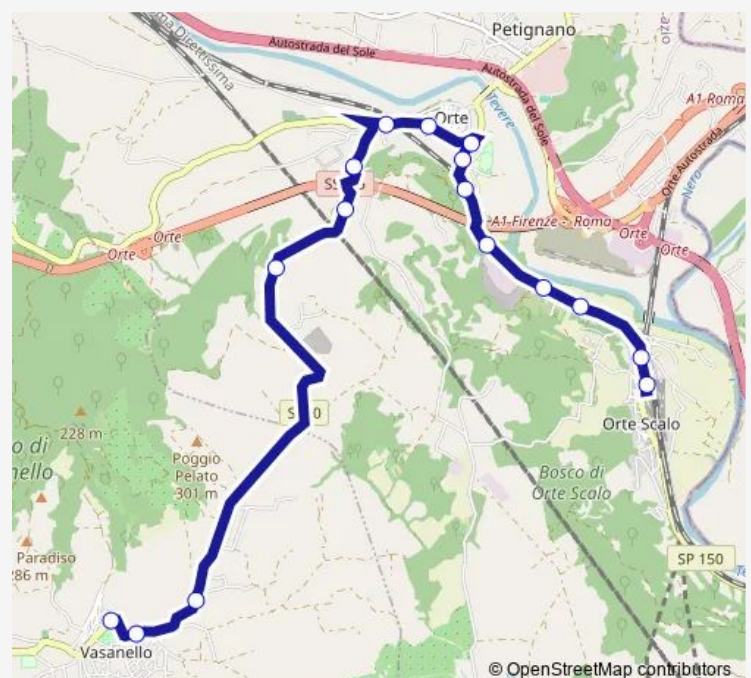

Orte | Via Camerano Via Reggio Emilia # f1701

Orte | Corso Garibaldi Via Zara # f1702

Orte | Stazione FS # f1703

Route schedule

Vasanello | Piazza Repubblica # f1727 — Orte | Stazione FS # f1703

Monday 07:25

Tuesday 07:25

Wednesday 07:25

Thursday 07:25

Friday 07:25

Saturday 07:25-09:10

Sunday —

Route info

Direction: Vasanello | Piazza Repubblica # f1727

Stops: 16

Trip Duration: 0 hour 20 min

Vasanello - Orte Scalo # Sr1a

Bus time schedules and route maps are available in an offline PDF at busmaps.com. Use the busmaps.com website to see live bus times, train schedule or subway schedule, and step-by-step directions for all public transit in Orte