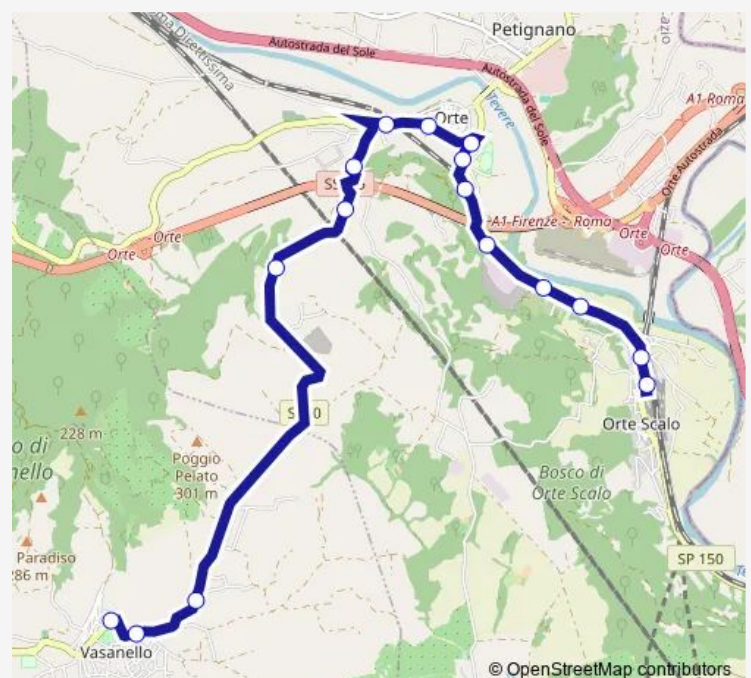

### Route schedule

Vasanello | Piazza Repubblica # f1727 — Orte | Stazione FS # f1703

Monday 07:25

Tuesday 07:25

Wednesday 07:25

Thursday 07:25

Friday 07:25

Saturday 07:25-09:10

### Route info

Direction: Vasanello | Piazza Repubblica # f1727

Stops: 16

Trip Duration: 0 hour 20 min

Vasanello - Orte Scalo # Sr1a

Bus time schedules and route maps are available in an offline PDF at [busmaps.com](https://busmaps.com). Use the [busmaps.com](https://busmaps.com) website to see live bus times, train schedule or subway schedule, and step-by-step directions for all public transit in Orte