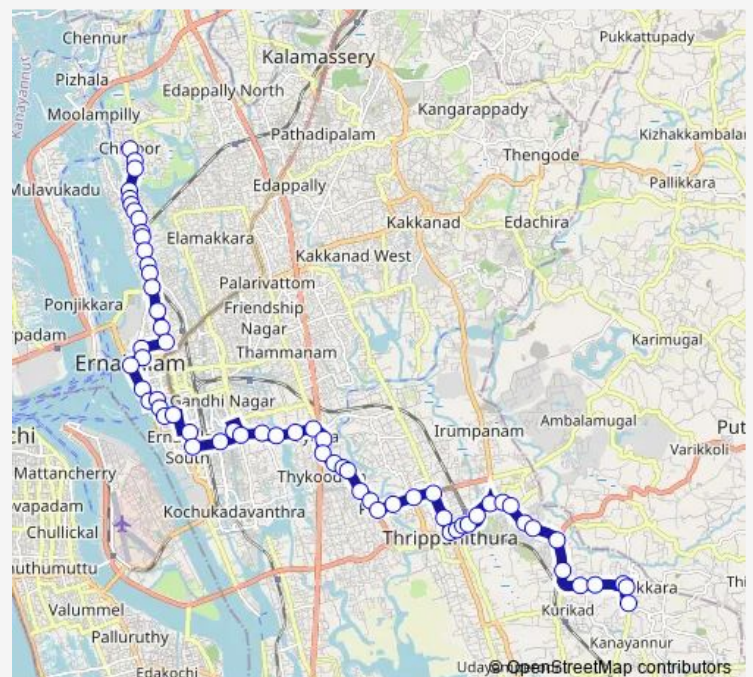

Saturday 06:00

Sunday 06:00

Route info

Direction: Chittoor Temple

Stops: 64

Trip Duration: 1 hour 13 min

Chittoor Temple ↔ Chottanikkara

St Therasas College

Convent Junction

Boat Jetty Junction

Hospital Junction

Maharajas Hostel

Ernakulam South

Valanjambalam

Manorama Junction

Rajiv Gandhi Indoor Stadium