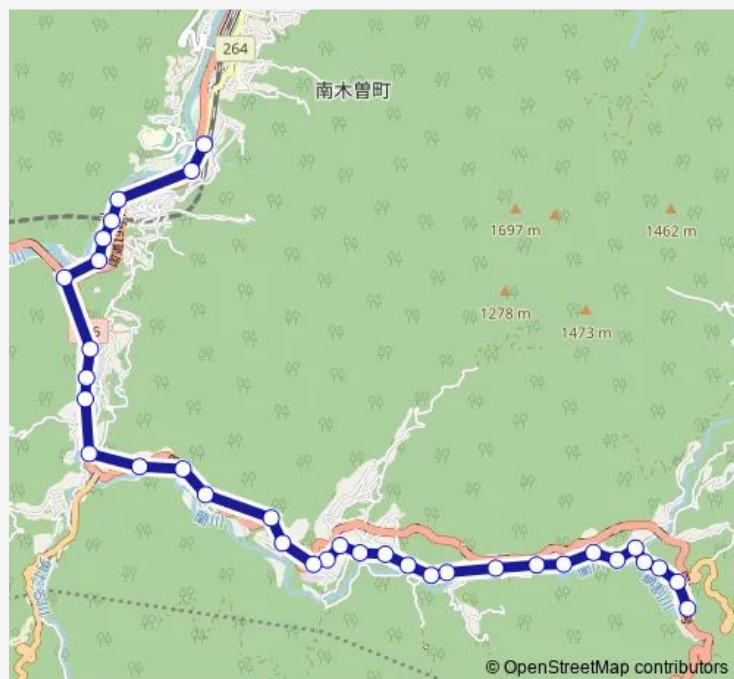

保神 — 南木曾駅

Monday	07:20-15:50
Tuesday	07:20-15:50
Wednesday	07:20-15:50
Thursday	07:20-15:50
Friday	07:20-15:50
Saturday	07:20-15:50
Sunday	07:20-15:50

Route info

Direction: 保神

Stops: 34

Trip Duration: 0 hour 33 min

Wednesday 09:53

Thursday 09:53

Friday 09:53

Saturday —

Sunday —

Route info

Direction: 南木曾駅

Stops: 2

Monday 08:40-18:00

Tuesday 08:40-18:00

Wednesday 08:40-18:00

Thursday 08:40-18:00

Friday 08:40-18:00

Saturday 08:40-18:00

Sunday 08:40-18:00

Route info