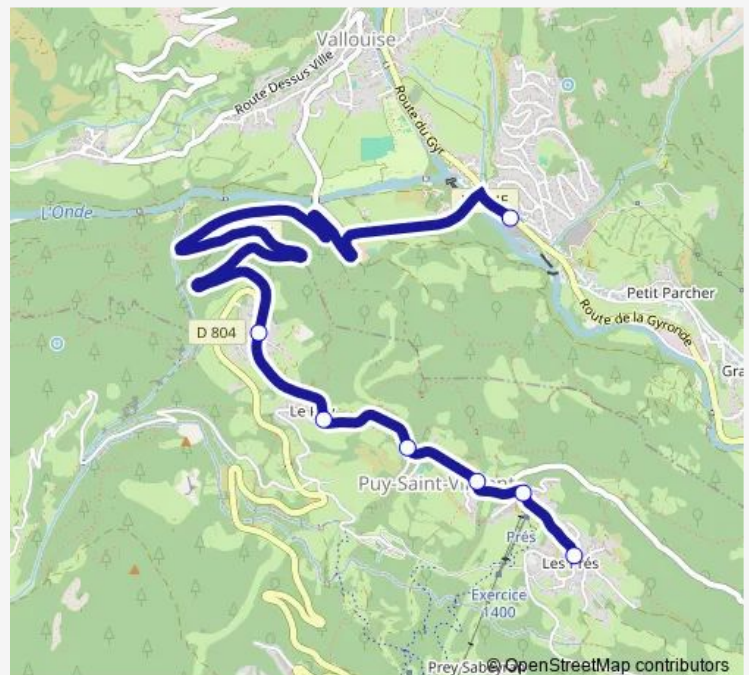

Thursday 17:57

Friday 17:57

Saturday —

Sunday —

Route info

Direction: La Casse

Stops: 7

Trip Duration: 0 hour 9 min

5407 — 5407 _ Puy St Vincent - Les Vigneaux Le Rif (L)

Direction

L'Aiglière — Le Rif

7 stops

[Open route schedule](#)

L'Aiglière

Le Puy

Eyssalerette École

Les Alberts Mairie

Les Prés

Saint Roch 1400

Le Rif

Route schedule

L'Aiglière — Le Rif

Monday	06:52
Tuesday	06:52
Wednesday	06:52
Thursday	06:52
Friday	06:52
Saturday	—
Sunday	—

Route info

Direction: L'Aiglière

Stops: 7

Trip Duration: 0 hour 11 min

5407 Bus time schedules and route maps are available in an offline PDF at busmaps.com. Use the busmaps.com website to see live bus times, train schedule or subway schedule, and step-by-step directions for all public transit in Vallouise