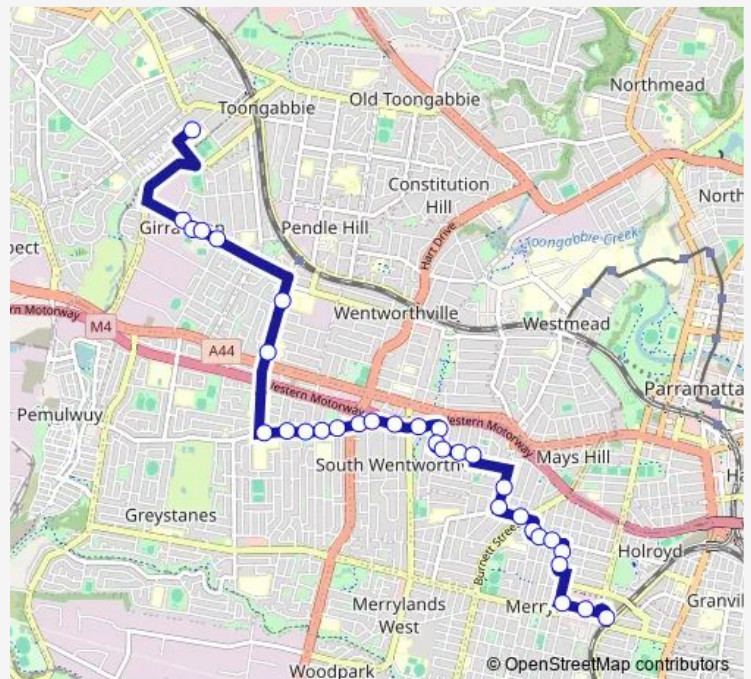

Old Prospect Rd Opp Hampden Rd

Old Prospect Rd Opp Boronia St

Allen St Opp Finlayson St

Richmond St Opp Monterey St

Richmond St Before Hamilton St

Hamilton St At Berkeley St

Hamilton St At Alto St

**Route schedule**

Toongabbie Christian College, Metella Rd — Merrylands Interchange, Terminal PI - Stand 2

Monday	15:10
Tuesday	15:10
Wednesday	15:10
Thursday	15:10
Friday	15:10
Saturday	—
Sunday	—

**Route info**

Direction: Toongabbie Christian College, Metella Rd

Stops: 32

Trip Duration: 0 hour 38 min

7516 — Toongabbie Christian College to Merrylands

Hamilton St At Frances St

Coleman St Opp Dorothy St

Coleman St Before Hilltop Rd

Hilltop Rd Opp Hilltop Shops

Clarence St Before Walpole St

Walpole St At Lockwood St

Walpole St At Warwick Rd

Windsor Rd At Birmingham St

Windsor Rd At Manchester St

Stockland Merrylands At Treves St

Stockland Merrylands, Mcfarlane St

Merrylands Interchange, Terminal PI - Stand 2