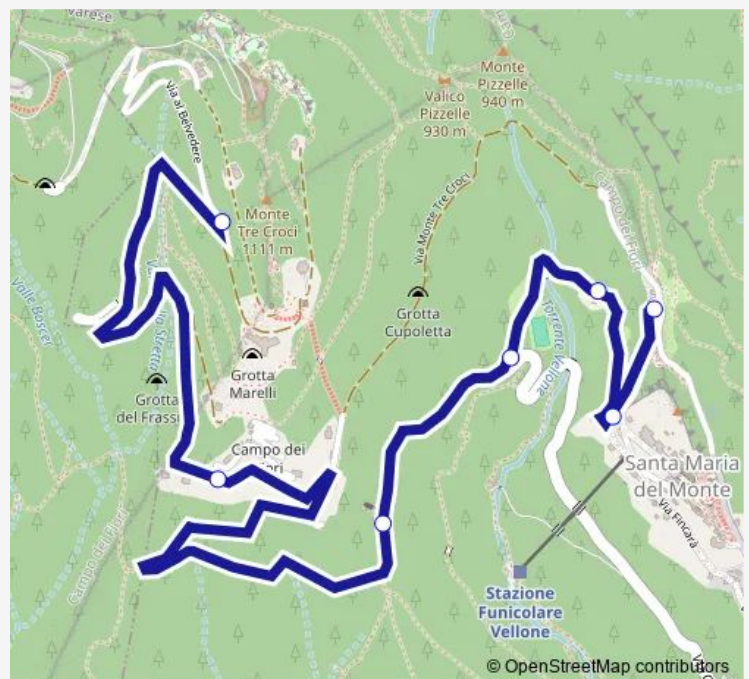

Varese, Campo Dei Fiori fr. 42

Varese, Ceppo bv. Campo dei Fiori

Varese, Ceppo fr. 37

Varese, Ceppo 51/Fincara',Funicolare

Varese, Pogliaghi,S.Monte

Route schedule

Varese, Campo Dei Fiori,Grand Hotel — Varese, Pogliaghi,S.Monte

Monday	07:13-18:13
Tuesday	07:13-18:13
Wednesday	07:13-18:13
Thursday	—
Friday	07:13-18:13
Saturday	07:13-18:07
Sunday	09:20-18:15

Route info

Direction: Varese, Campo Dei Fiori,Grand Hotel

Stops: 7

Trip Duration: 0 hour 15 min

Monday 06:53

Tuesday 06:53

Wednesday 06:53

Thursday —

Friday 06:53

Saturday 06:53

Sunday —

Route info

Monday 09:53-17:53

Tuesday 09:53-17:53

Wednesday 09:53-17:53

Thursday —

Friday 09:53-17:53

Saturday 09:53-17:51

Sunday 08:45-17:45

Route info