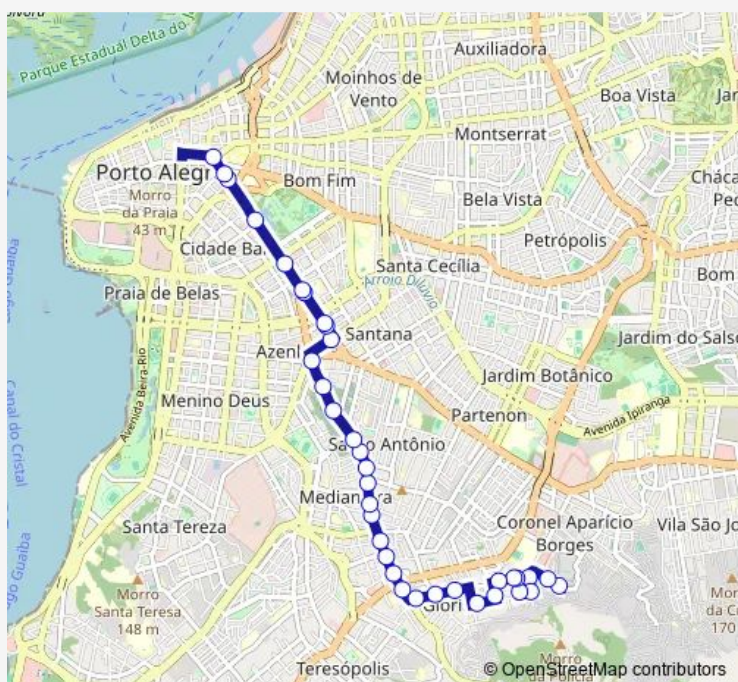

Saturday —

Sunday —

Route info

Direction: Borges DE Medeiros

Stops: 35

Trip Duration: 0 hour 25 min

2567 — Nazareth / Intendente / Patrimonio (Carris)

Prof Oscar Pereira

Wednesday 05:30-23:56

Thursday 05:30-23:56

Friday 05:30-23:56

Saturday —

Sunday —

Route info

Direction: Maria Luiza Peres

Stops: 37