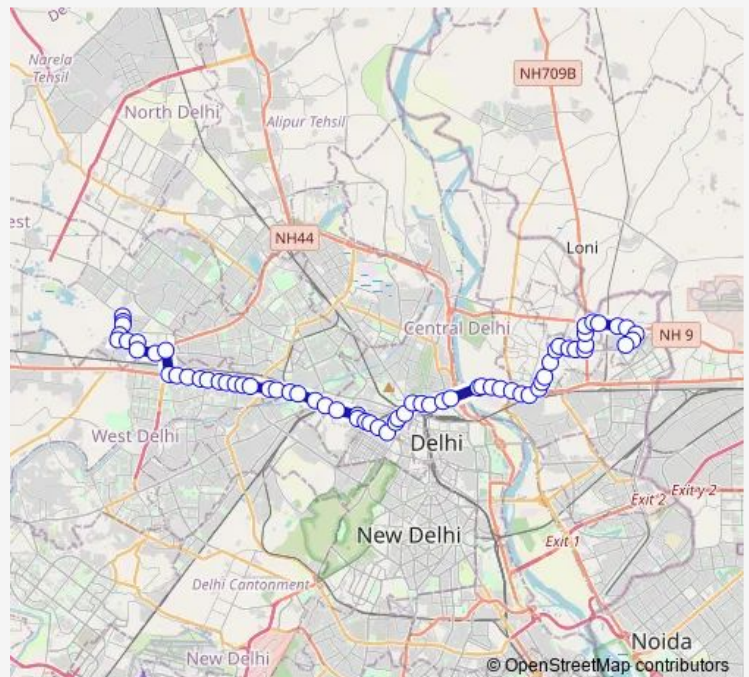

### Route schedule

Sultanpuri Terminal — Nand Nagari Terminal

Monday 05:54-19:00

Tuesday 05:54-19:00

Wednesday 05:54-19:00

Thursday 05:54-19:00

Friday 05:54-19:00

Saturday 05:54-19:00

### Route info

Direction: Sultanpuri Terminal

Stops: 67

Trip Duration: 2 hour 3 min

■ 992up

BusMaps

Punjabi Bagh West Power House

Ram Pura