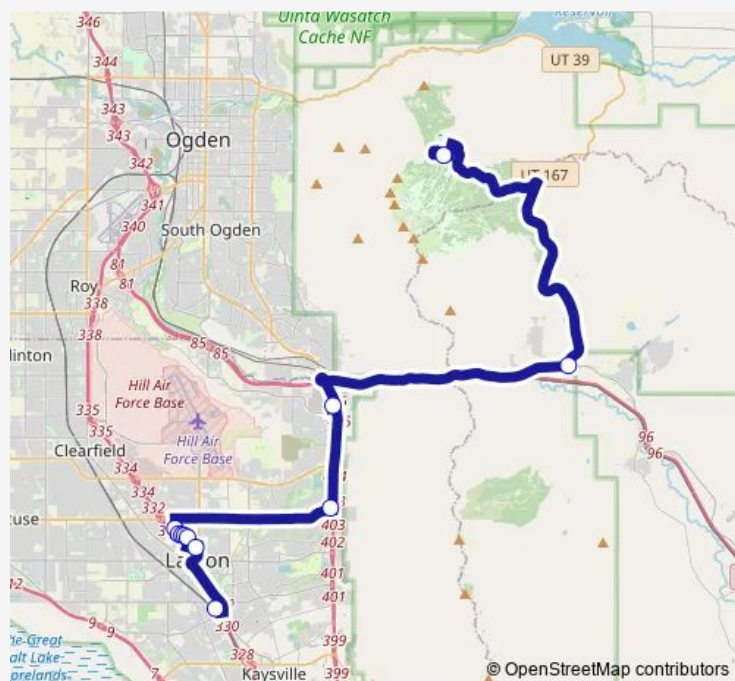

### Route schedule

Layton Station (Bay C) — Snowbasin

Monday 06:40-11:40

Tuesday 06:40-11:40

Wednesday 06:40-11:40

Thursday 06:40-11:40

Friday 06:40-11:40

Saturday 06:40-11:40

Sunday 06:40-11:40

### Route info

Direction: Layton Station (Bay C)

Stops: 12

Trip Duration: 1 hour 15 min

677 — Layton / Snowbasin

**Direction**

Snowbasin — Layton Station (Bay C)

11 stops

## Route schedule

Snowbasin — Layton Station (Bay C)

Monday	12:10-16:40
Tuesday	12:10-16:40
Wednesday	12:10-16:40
Thursday	12:10-16:40
Friday	12:10-16:40
Saturday	12:10-16:40
Sunday	12:10-16:40