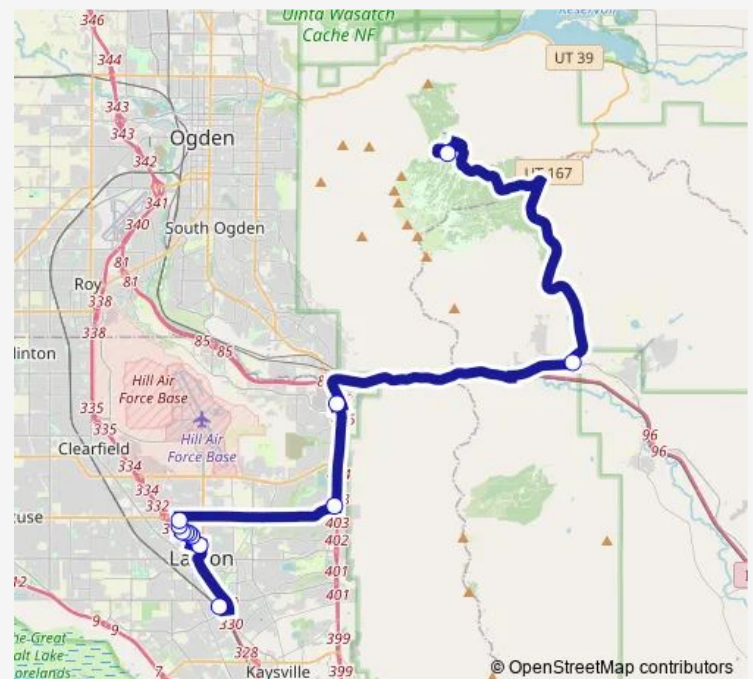

Mountain Green Sinclair (Up)

Snowbasin

Route schedule

Layton Station (Bay C) — Snowbasin

Monday 06:40-11:40

Tuesday 06:40-11:40

Wednesday 06:40-11:40

Thursday 06:40-11:40

Friday 06:40-11:40

Saturday 06:40-11:40

Sunday 06:40-11:40

Route info

Direction: Layton Station (Bay C)

Stops: 12

Trip Duration: 1 hour 15 min

677 — Layton / Snowbasin

Direction

Snowbasin — Layton Station (Bay C)

12 stops

[Open route schedule](#)

Snowbasin

Mountain Green Sinclair (Down)

South Weber P+R

Antelope Drive P+R

Route schedule

Snowbasin — Layton Station (Bay C)

Monday	12:10-16:40
Tuesday	12:10-16:40
Wednesday	12:10-16:40
Thursday	12:10-16:40
Friday	12:10-16:40
Saturday	12:10-16:40
Sunday	12:10-16:40

Route info

Direction: Snowbasin