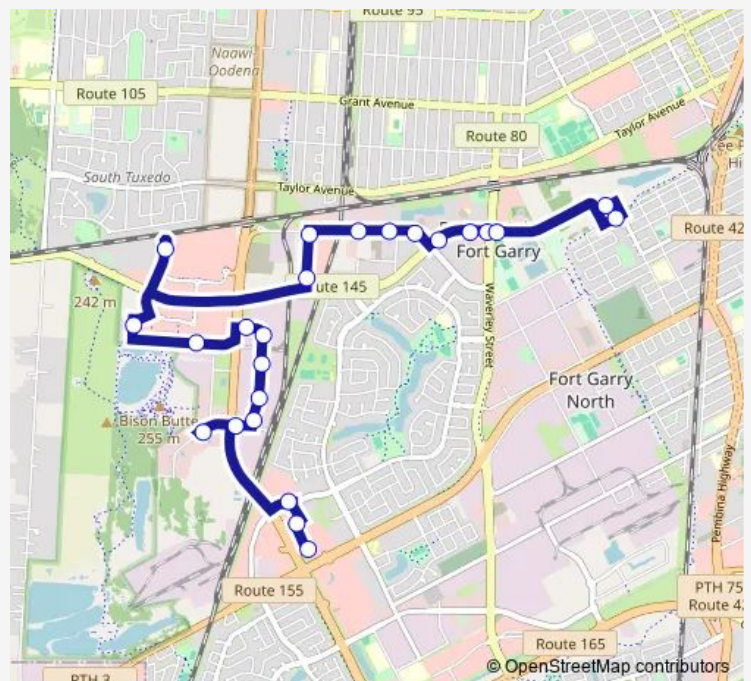

Bus 677 Wilkes

[Go to website](#)

Direction
 Northbound Kenaston at Wal-Mart — Southbound South-west Transitway at Beaumont Station (Routes 641, 677)
 24 stops
[Open route schedule](#)

- Northbound Kenaston at Wal-Mart
- Northbound Kenaston at Safeway
- Southbound Lindenwood at Kenaston
- Eastbound Tuxedo Business Park at Commerce
- Eastbound Rothwell at Kenaston
- Northbound Lawson at Rothwell
- Northbound Lawson at Lawson South
- Northbound Lawson at Lawson Central
- Northbound Lawson at Lawson North
- Westbound Lawson at Kenaston
- Westbound Seasons of Tuxedo at IKEA South
- Northbound Seasons of Tuxedo at Seasons of Tuxedo
- Northbound Outlet Collection at Outlet Collection
- Northbound Lorimer at Sterling Lyon
- Northbound Lorimer at Wilkes
- Eastbound Wilkes at Carpenter
- Eastbound Wilkes at Brockville
- Eastbound Wilkes at Brockville East
- Eastbound Wilkes at Victor Lewis
- Eastbound Wilkes at Waverley West
- Eastbound Wilkes at Waverley

Route schedule

Northbound Kenaston at Wal-Mart — Southbound South-west Transitway at Beaumont Station (Routes 641, 677)

Monday	06:01-22:49
Tuesday	06:01-22:49
Wednesday	06:01-22:49
Thursday	06:01-22:49
Friday	06:01-22:49
Saturday	06:35-22:20
Sunday	09:41-18:07

Route info

Direction: Northbound Kenaston at Wal-Mart
 Stops: 24
 Trip Duration: 0 hour 28 min

677 — Wilkes

Eastbound Hurst at Waverley East

Eastbound Parker at Beaumont

Southbound Southwest Transitway at Beaumont Station
(Routes 641, 677)

Monday 05:47-18:19

Tuesday 05:47-18:19

Wednesday 05:47-18:19

Thursday 05:47-18:19

Friday 05:47-18:19

Saturday —

Sunday —

Route info