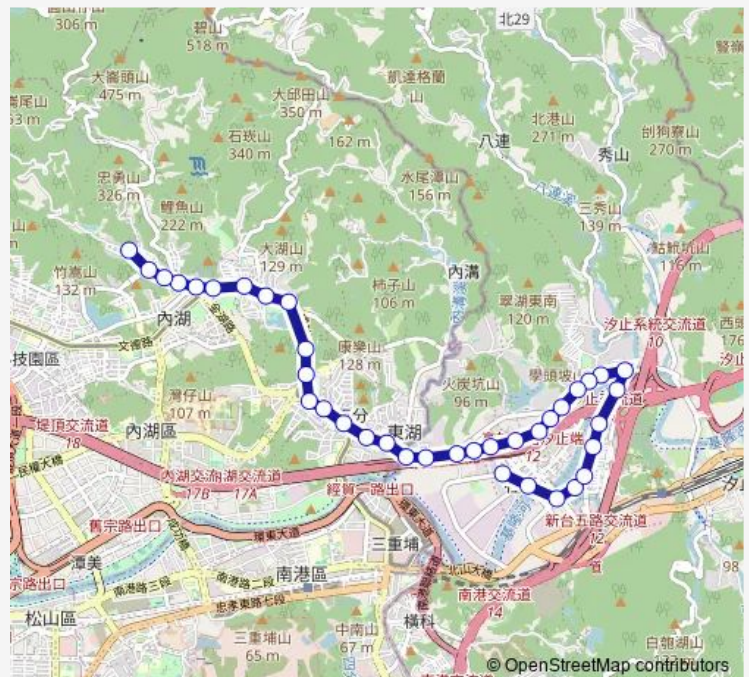

Thursday 06:00-21:00

Friday 06:00-21:00

Saturday —

Sunday —

Route info

Direction: 社后消防隊

Stops: 37

Trip Duration: 14 hour 20 min