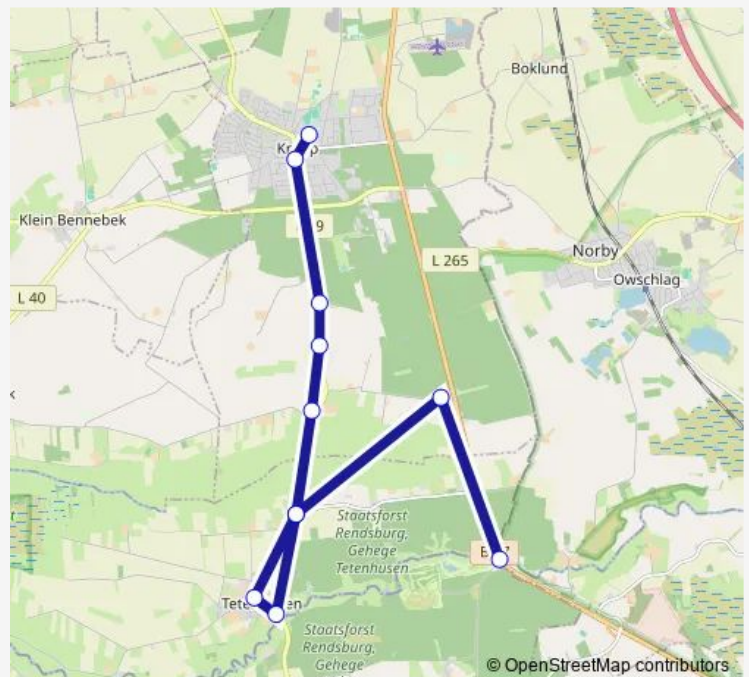

### Direction

Kropp, Schule/Zob, Mast 7 — Sorgbrück, Mast 1o

11 stops

[Open route schedule](#)

Kropp, Schule/Zob, Mast 7

Kropp, Südermarkt, Mast 1l

Kropp, Staatsforst, Mast 1r

Kropp, Katenausbau, Mast 1r

Kropp, Friedrichswiese, Mast 2l

Tetenhusen, Tetenhusener Weg, Mast 1r

Tetenhusen, Mitte, Mast 1r

Tetenhusen, Ost, Mast 2o

Tetenhusen, Tetenhusener Weg, Mast 1r

Kropp, Heidbunge, Mast 1u

Sorgbrück, Mast 1o

### Route schedule

Kropp, Schule/Zob, Mast 7 — Sorgbrück, Mast 1o

Monday 12:30-13:15

Tuesday 12:30-13:15

Wednesday 12:30-13:15

Thursday 12:30-13:15

Friday 12:30-13:15

Saturday —

### Route info

Direction: Kropp, Schule/Zob, Mast 7

Stops: 11

Trip Duration: 0 hour 21 min

677

BusMaps

677 Bus time schedules and route maps are available in an offline PDF at [busmaps.com](https://busmaps.com). Use the [busmaps.com](https://busmaps.com) website to see live bus times, train schedule or subway schedule, and step-by-step directions for all public transit in Rendsburg