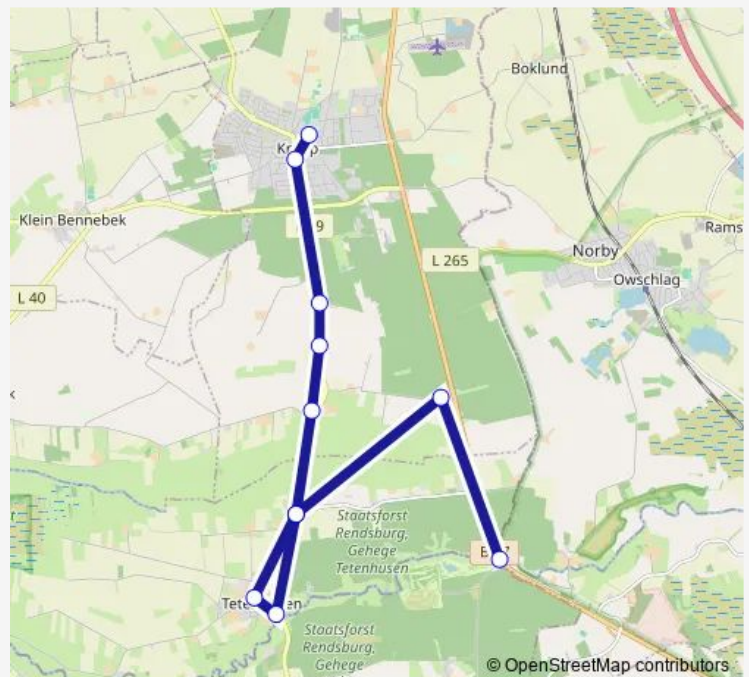

### Direction

Kropp, Schule/Zob, Mast 7 — Sorgbrück, Mast 1o

11 stops

[Open route schedule](#)

Kropp, Schule/Zob, Mast 7

Kropp, Südermarkt, Mast 1l

Kropp, Staatsforst, Mast 1r

Kropp, Katenausbau, Mast 1r

Kropp, Friedrichswiese, Mast 2l

Tetenhusen, Tetenhusener Weg, Mast 1r

Tetenhusen, Mitte, Mast 1r

Tetenhusen, Ost, Mast 2o

Tetenhusen, Tetenhusener Weg, Mast 1r

Kropp, Heidbunge, Mast 1u

Sorgbrück, Mast 1o

### Route schedule

Kropp, Schule/Zob, Mast 7 — Sorgbrück, Mast 1o

Monday 12:30-13:15

Tuesday 12:30-13:15

Wednesday 12:30-13:15

Thursday 12:30-13:15

Friday 12:30-13:15

Saturday —

### Route info

Direction: Kropp, Schule/Zob, Mast 7

Stops: 11

Trip Duration: 0 hour 21 min

677

BusMaps

677 Bus time schedules and route maps are available in an offline PDF at [busmaps.com](https://busmaps.com). Use the [busmaps.com](https://busmaps.com) website to see live bus times, train schedule or subway schedule, and step-by-step directions for all public transit in Rendsburg