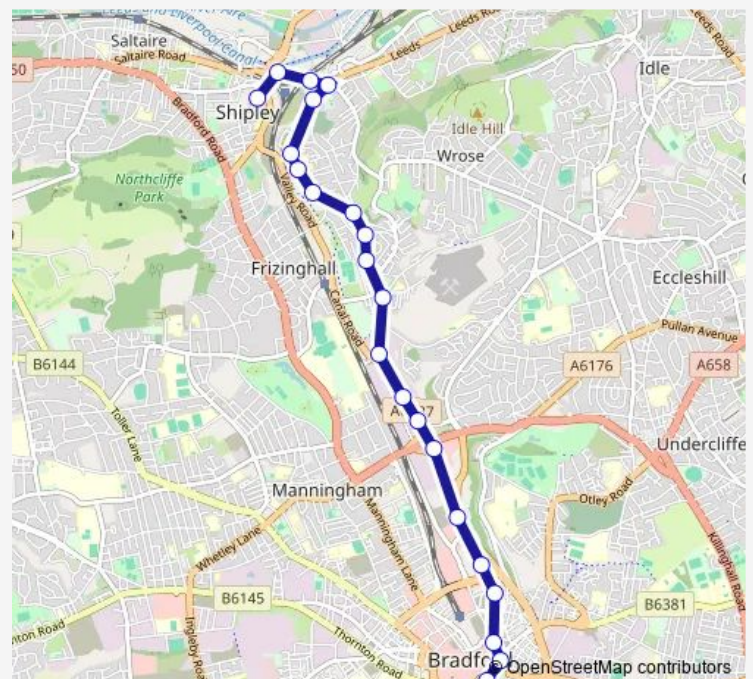

Friday 19:31-21:31

Saturday 19:31-21:31

Sunday 09:31-21:31

Route info

Direction: Market Square

Stops: 20

Trip Duration: 0 hour 19 min

677 — Bradford - Shipley

Direction

Market Square — Interchange stand T

21 stops

[Open route schedule](#)

Market Square

Briggate

Carnegie Drive

Crag Road Library

Saturday 19:31-21:31

Sunday 09:31-21:31

Route info

Direction: Market Square

Stops: 21

Trip Duration: 0 hour 19 min

Direction

Drake Street D1 — Market Square

Sunday 10:10-22:10

Route info

Direction: Drake Street D1

Stops: 22

Trip Duration: 0 hour 19 min

Direction

Interchange stand T — Market Square

22 stops