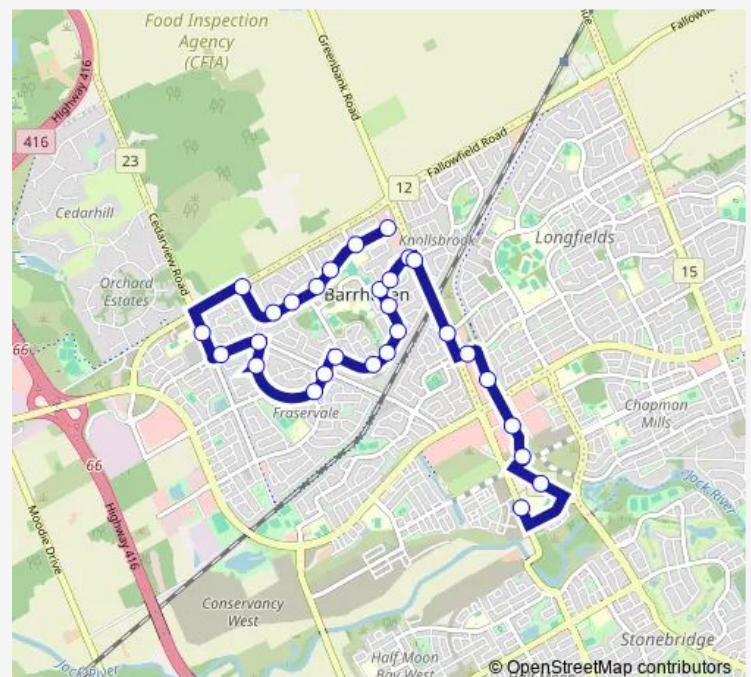

Larkin / Fallowfield

Route schedule

ST Joseph H.S — Larkin / Tripp

Monday 14:15-14:22

Tuesday 14:15-14:22

Wednesday 14:15-14:22

Thursday 14:15-14:22

Friday 14:15-14:22

Saturday —

Sunday —

Route info

Direction: ST Joseph H.S

Stops: 27

Trip Duration: 0 hour 23 min

677 — St. Joseph Catholic High School

Larkin / Laming

Friday 07:19-07:26

Saturday —

Sunday —

Route info

Direction: Larkin / Green

Stops: 29

Trip Duration: 0 hour 24 min

Marketplace