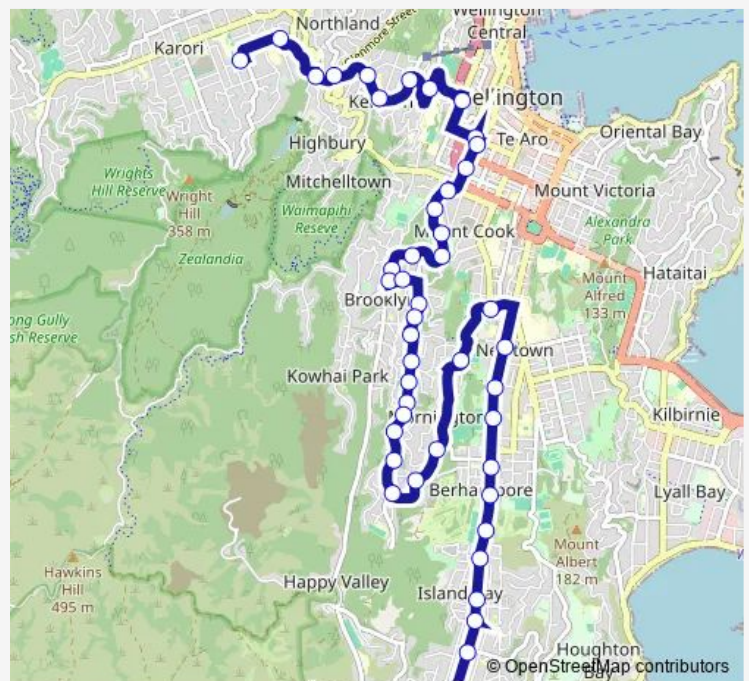

Brooklyn Road at Webb Street

Brooklyn Road opposite Central Park

Brooklyn Road at Nairn Street

Brooklyn Road at Bidwill Street

Brooklyn Road at Washington Avenue

Ohiro Road at Bretby Crescent

Ohiro Road at Cleveland Street

Brooklyn - Stop C

Route schedule

Marsden School - Vera Street (school stop) — Island Bay - Reef Street opposite Shorland Park

Monday	15:35
Tuesday	15:35
Wednesday	15:35
Thursday	15:35
Friday	15:35
Saturday	—
Sunday	—

Route info

Direction: Marsden School - Vera Street (school stop)

Stops: 46

Trip Duration: 0 hour 52 min

Washington Avenue (near 83)

Washington Avenue (near 115)

Washington Avenue at Connaught Terrace (near 151)

## Route info

Direction: Island Bay - Reef Street at Shorland Park

Stops: 44

Trip Duration: 0 hour 50 min

Brooklyn School - Washington Avenue

Brooklyn - Stop A

Brooklyn Village - Cleveland Street

Ohiro Road at Tanera Crescent