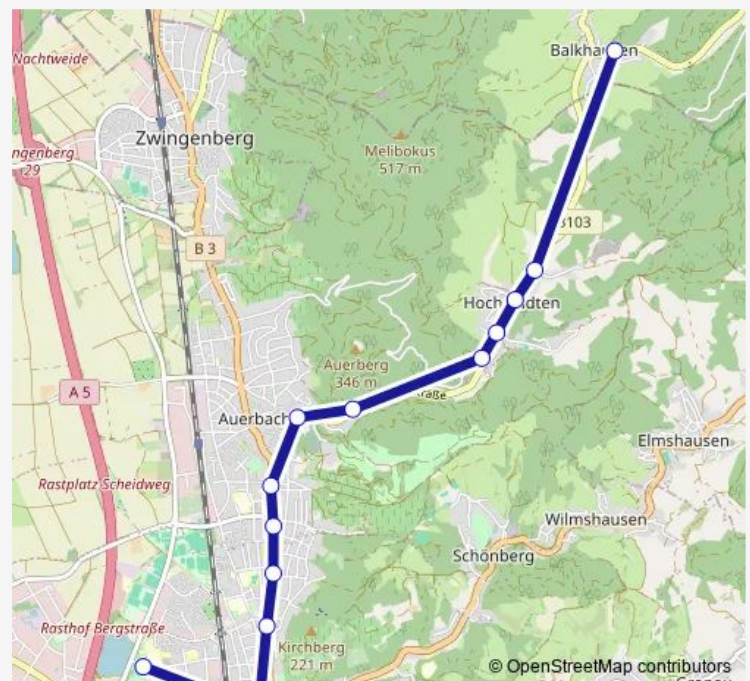

Thursday 07:14-17:44

Friday 07:14-17:44

Saturday —

Sunday —

Route info

Direction: Seeheim-Jugenheim-Balkhausen Bürgerhalle

Stops: 14

Trip Duration: 0 hour 25 min

Direction

Bensheim, Geschw.-Scholl-Sch. — Seeheim-Jugenheim-Balkhausen Bürgerhalle

14 stops

[Open route schedule](#)

Bensheim, Geschw.-Scholl-Sch.

Bensheim, Bahnhof

Bensheim, Rodensteinzentrum

Bensheim, Akg

Thursday 13:20-15:45

Friday 13:20-15:45

Saturday —

Sunday —

Route info

Direction: Bensheim, Geschw.-Scholl-Sch.

Stops: 14

Trip Duration: 0 hour 27 min

Wednesday 08:23-17:23

Thursday 08:23-17:23

Friday 08:23-17:23

Saturday —

Sunday —

Route info

Direction: Bensheim, Geschw.-Scholl-Sch.

Stops: 15