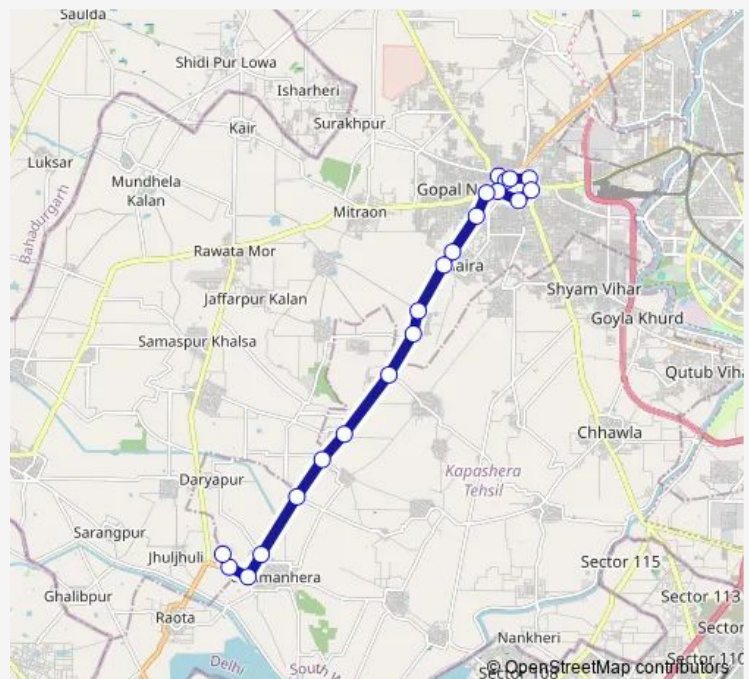

### Route schedule

Najafgarh Terminal — Ghuman Hera Cluster Depot 1

Monday 12:36-15:00

Tuesday 12:36-15:00

Wednesday 12:36-15:00

Thursday 12:36-15:00

Friday 12:36-15:00

Saturday 12:36-15:00

### Route info

Direction: Najafgarh Terminal

Stops: 21

Trip Duration: 0 hour 53 min

08stlup

BusMaps

08stlup Bus time schedules and route maps are available in an offline PDF at [busmaps.com](https://busmaps.com). Use the [busmaps.com](https://busmaps.com) website to see live bus times, train schedule or subway schedule, and step-by-step directions for all public transit in Najafgarh