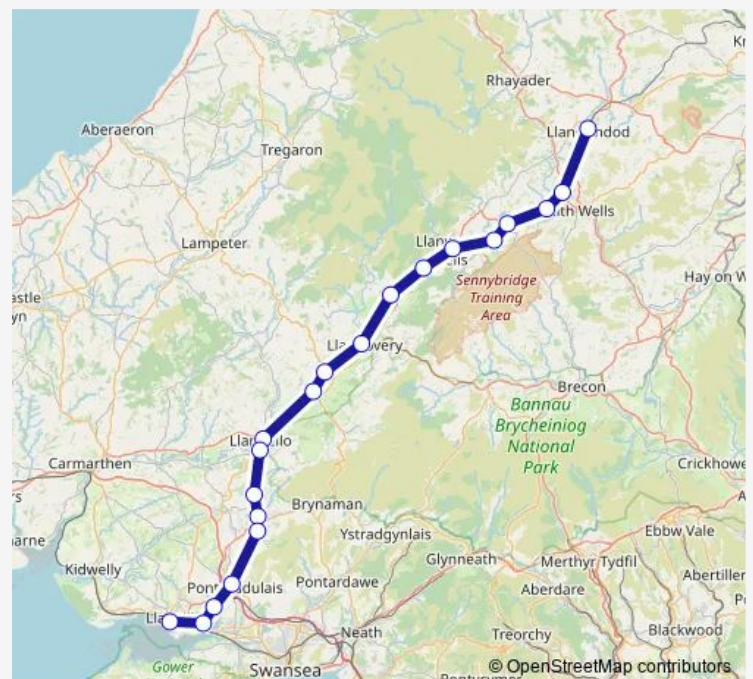

Sunday

16:37

Route info

Direction: Llandrindod

Stops: 20

Trip Duration: 3 hour 18 min

■ Aw:Llo->Lle — AW replacement bus service from LLO to Lle

Aw:Llo->Lle Rail Replacement Bus Service time schedules and route maps are available in an offline PDF at busmaps.com. Use the busmaps.com website to see live bus times, train schedule or subway schedule, and step-by-step directions for all public transit in Llandrindod Wells