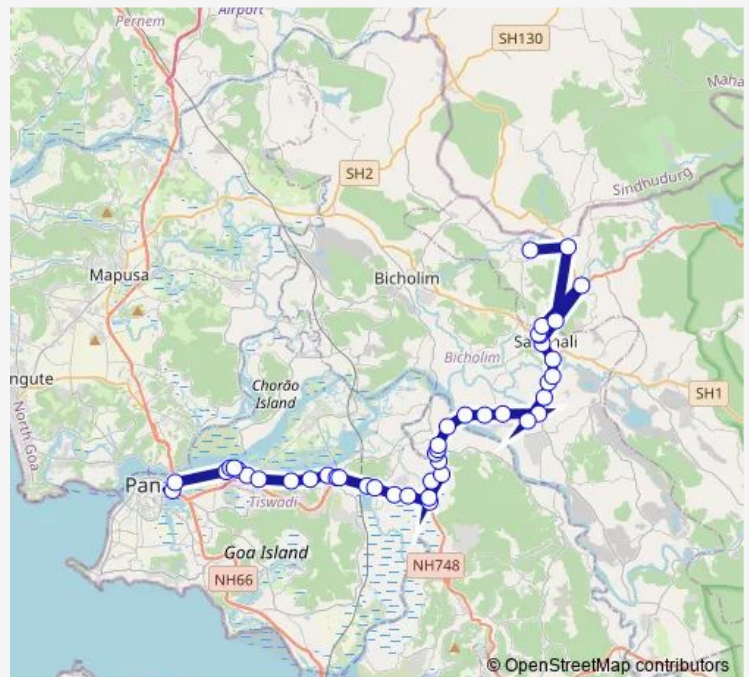

Thursday 10:35

Friday 10:35

Saturday 10:35

Sunday 10:35

Route info

Direction: Panaji KTC Bus Stand

Stops: 43

Trip Duration: 1 hour 40 min