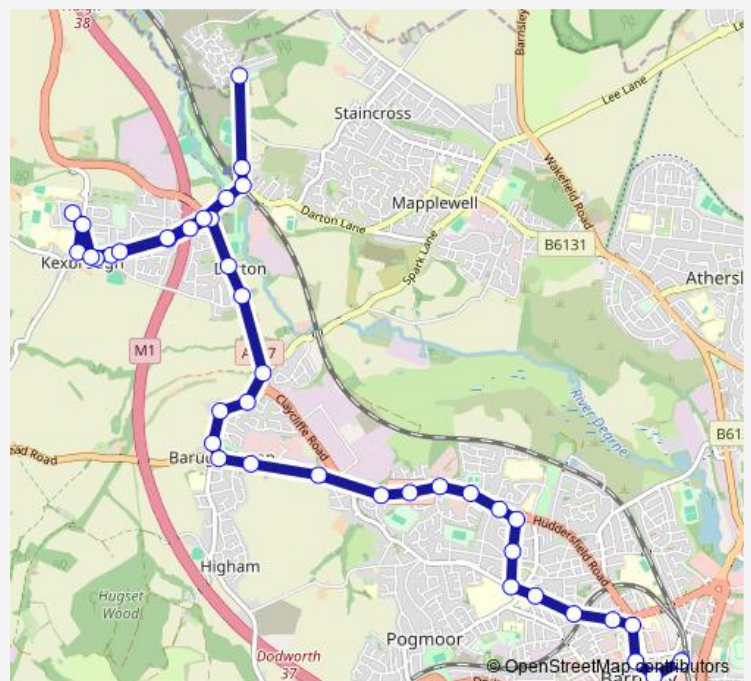

Bus 95a Barnsley Interchange - Kexbrough

[Go to website](#)

Direction

Barnsley Interchange/A6 — Woolley Colliery Road/Bluebell Road

41 stops

[Open route schedule](#)

- Barnsley Interchange/A6
- Eldon Street/Market Hill
- St Marys Place/Shambles Street
- Church Lane/Church Street
- Victoria Road/Victoria Street
- Gawber Road/Victoria Crescent
- Gawber Road/Queens Avenue
- Gawber Road/Pogmoor Road
- Queens Drive/Queensway
- Queens Drive/Huddersfield Road
- Huddersfield Road/Rowland Road
- Wilthorpe Road/Innovation Way
- Wilthorpe Road/Ripley Grove
- Wilthorpe Road/Dayhouse Way
- Wilthorpe Road/Wilbrook Rise
- Barugh Green Road/Claycliffe Avenue
- Barugh Green Road/Longley Close
- Barugh Green Road/Higham Common Road
- Barugh Lane/Barugh Green Road
- Barugh Lane/Nethercroft
- Barugh Lane/Langdale Road

Route schedule

Barnsley Interchange/A6 — Woolley Colliery Road/Bluebell Road

Monday	20:45-22:45
Tuesday	20:45-22:45
Wednesday	20:45-22:45
Thursday	20:45-22:45
Friday	20:45-22:45
Saturday	20:45-22:45
Sunday	09:48-22:45

Route info

Direction: Barnsley Interchange/A6

Stops: 41

Trip Duration: 0 hour 29 min

95a — Barnsley Interchange - Kexbrough

Barnsley Road/Dearne Hall Road

Barnsley Road/Bence Lane

Barnsley Road/Richard Road

Friday 21:17-22:17

Saturday 21:17-22:17

Sunday 09:19-22:17

Route info

Direction: Woolley Colliery Road/Bluebell Road

Stops: 28

Trip Duration: 0 hour 23 min

Victoria Road/Hopwood Street