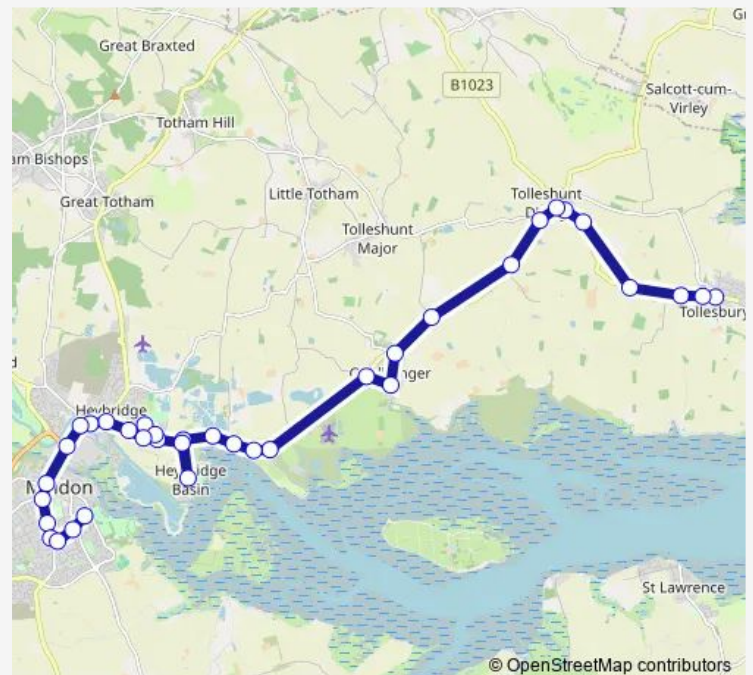

Head Street

Osea Road

Mill Beach Caravan Park

Mill Beach Hotel

Wharf Road

Basin Road

The Colliers

Basin Road

### Route schedule

The Square — Lower Plume School

Monday 07:30

Tuesday 07:30

Wednesday 07:30

Thursday 07:30

Friday 07:30

Saturday —

### Route info

Direction: The Square

Stops: 36

Trip Duration: 0 hour 45 min

■ 95a

BusMaps

Limbourne Drive

Ramsey Close