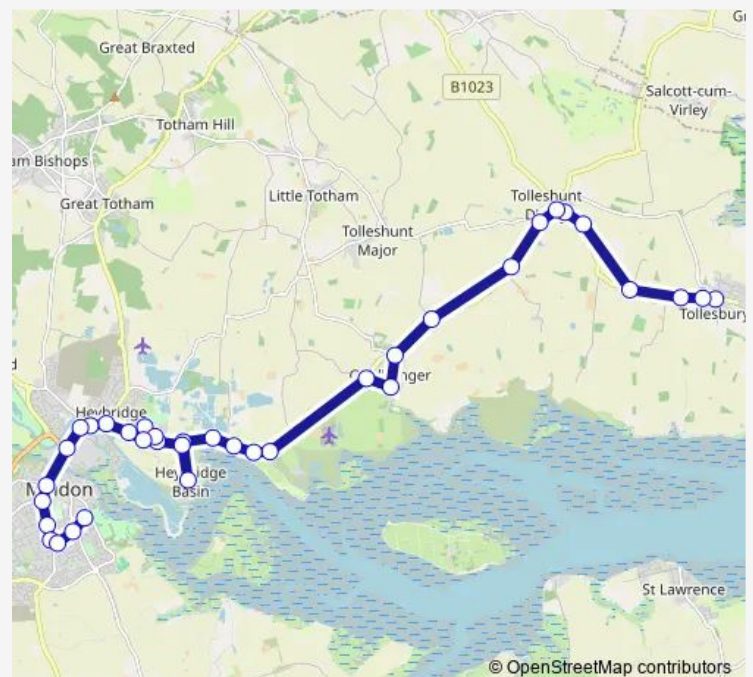

The Colliers

Basin Road

Coopers Avenue

Route schedule

The Square — Lower Plume School

Monday 07:30

Tuesday 07:30

Wednesday 07:30

Thursday 07:30

Friday 07:30

Saturday —

Sunday —

Route info

Direction: The Square

Stops: 36

Trip Duration: 0 hour 45 min

■ 95A

BusMaps

Limbourne Drive

Ramsey Close

Lawling Avenue

Goldhanger Road

Bentalls Shopping Centre

Church