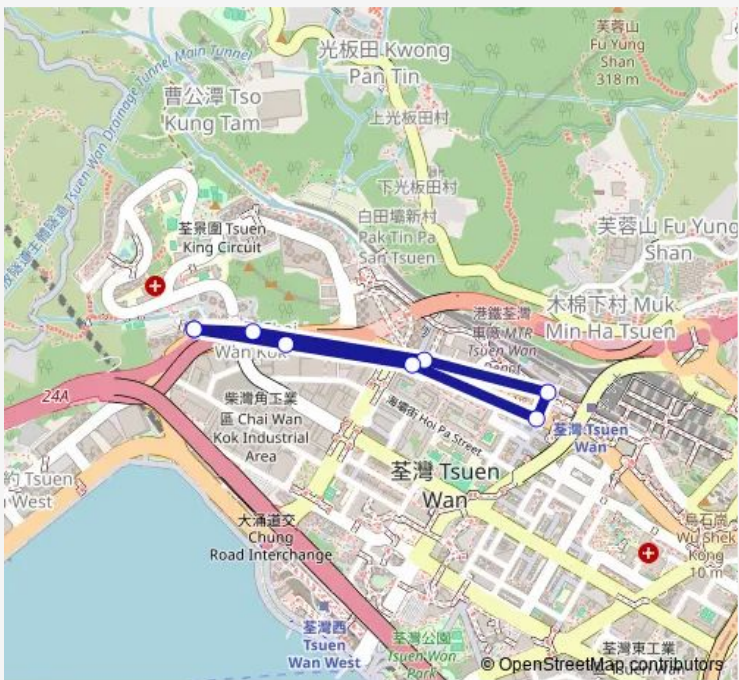

- CASTLE PEAK ROAD-TSUEN WAN OUTSIDE HOUSE NO. 413

- CASTLE PEAK ROAD-TSUEN WAN OUTSIDE HOUSE NO. 491-501

- TSUEN TAK GARDENS

Route schedule
 TSUEN TAK GARDENS — TSUEN TAK GARDENS

Monday	06:30-23:45
Tuesday	06:30-23:45
Wednesday	06:30-23:45
Thursday	06:30-23:45
Friday	06:30-23:45
Saturday	06:30-23:45
Sunday	06:30-23:45

Route info

Direction: TSUEN TAK GARDENS

Stops: 8

Trip Duration: 0 hour 7 min

95A Bus time schedules and route maps are available in an offline PDF at busmaps.com. Use the busmaps.com website to see live bus times, train schedule or subway schedule, and step-by-step directions for all public transit in Tsuen Wan