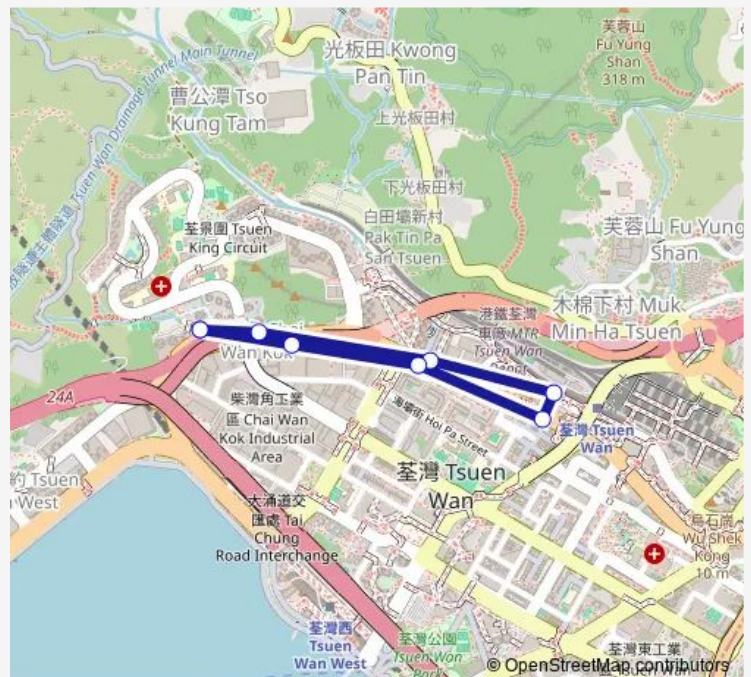

### Route schedule

Tsuen TAK Gardens — Tsuen TAK Gardens

Monday 06:30-23:45

Tuesday 06:30-23:45

Wednesday 06:30-23:45

Thursday 06:30-23:45

Friday 06:30-23:45

Saturday 06:30-23:45

### Route info

Direction: Tsuen TAK Gardens

Stops: 8

Trip Duration: 0 hour 7 min

95a — Tsuen TAK Gardens - Tsuen WAN Station (Circular)

95a Bus time schedules and route maps are available in an offline PDF at [busmaps.com](https://busmaps.com). Use the [busmaps.com](https://busmaps.com) website to see live bus times, train schedule or subway schedule, and step-by-step directions for all public transit in Tsuen Wan