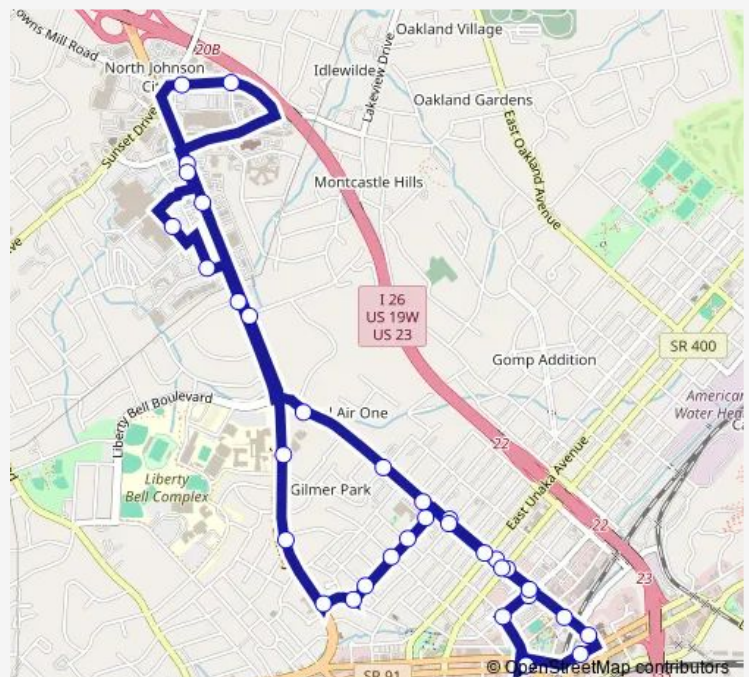

Saturday 08:45-16:45

Sunday —

Route info

Direction: Transit Ctr

Stops: 34

Trip Duration: 0 hour 24 min

GO — Gold

Falcon & Canary - Roan Ctr

N. Roan - Btwn King & Commerce

N. Roan - John Sevier Ctr

E. Mkt - Downtown Ctr

Transit Ctr

Direction

Transit Ctr — Transit Ctr

38 stops

[Open route schedule](#)

Browns Mill - Kroger

Route schedule

Transit Ctr — Transit Ctr

Monday 06:15-17:15

Tuesday 06:15-17:15

Wednesday —

Thursday —

Friday 06:15-17:15

Saturday 08:15-16:15

Sunday —

Route info

Direction: Transit Ctr

Stops: 38

Trip Duration: 0 hour 28 min

N. Roan - Sears Auto Ctr

N. Roan & Hemlock