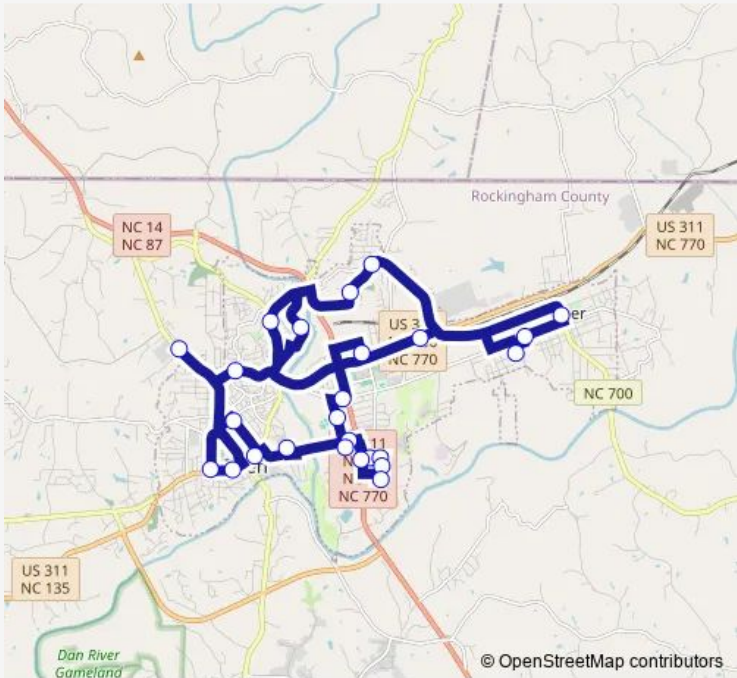

Bus Reverse Eden

[Go to website](#)

Direction
 Food Lion — Gildan
 25 stops
[Open route schedule](#)

- Food Lion
- Stadium Dr/Van Buren Rd
- Eden Ymca
- Medical Arts Building
- Meadow Greens Shopping Center
- Goodwill Retail Store - Eden
- Walmart
- Hidden Valley Apartments
- Fagg Dr/Van Buren Rd
- Kingway Plaza - Goodwill Resource Center
- C Street Apartments
- Washington St/Downtown Leaksville
- Knollwood Apartments
- Kathy's Mart
- Intersection of Patterson St/Washington St
- Dollar General - Spray
- Stoneybrook Apartments
- Church Street Station
- Rhode Island Mill Apartments
- Blue Creek Area
- Aiken Rd (Grand Oakes)

Route schedule
 Food Lion — Gildan

Monday	06:02
Tuesday	06:02
Wednesday	06:02
Thursday	06:02
Friday	06:02
Saturday	06:02
Sunday	—

Route info
 Direction: Food Lion
 Stops: 25
 Trip Duration: 0 hour 43 min

Georgia Ave Apartments

Dollar General - Draper

Jerry's Restaurant

Gildan

Reverse Eden Bus time schedules and route maps are available in an offline PDF at busmaps.com. Use the busmaps.com website to see live bus times, train schedule or subway schedule, and step-by-step directions for all public transit in Wentworth

The schedule is provided in the local timezone. Times with "(+1)" indicate departures on the next day.

PDF file created on 2025-02-26

2024 BusMaps.com - All Rights Reserved