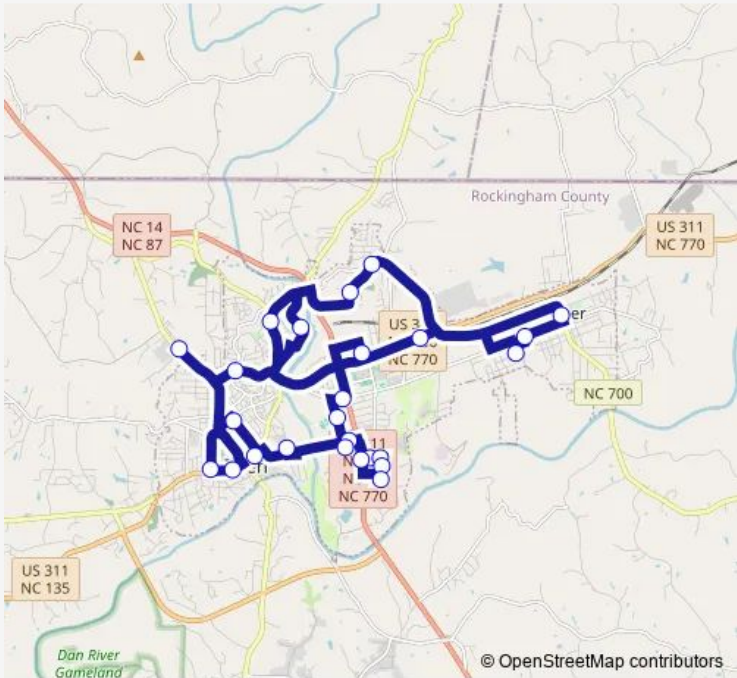

**Bus Reverse Eden**

[Go to website](#)

**Direction**  
 Food Lion — Gildan  
 25 stops  
[Open route schedule](#)

- Food Lion
- Stadium Dr/Van Buren Rd
- Eden Ymca
- Medical Arts Building
- Meadow Greens Shopping Center
- Goodwill Retail Store - Eden
- Walmart
- Hidden Valley Apartments
- Fagg Dr/Van Buren Rd
- Kingway Plaza - Goodwill Resource Center
- C Street Apartments
- Washington St/Downtown Leaksville
- Knollwood Apartments
- Kathy's Mart
- Intersection of Patterson St/Washington St
- Dollar General - Spray
- Stoneybrook Apartments
- Church Street Station
- Rhode Island Mill Apartments
- Blue Creek Area
- Aiken Rd (Grand Oakes)

Route schedule  
 Food Lion — Gildan

Monday	06:02
Tuesday	06:02
Wednesday	06:02
Thursday	06:02
Friday	06:02
Saturday	06:02
Sunday	—

**Route info**  
 Direction: Food Lion  
 Stops: 25  
 Trip Duration: 0 hour 43 min

Georgia Ave Apartments

Dollar General - Draper

Jerry's Restaurant

Gildan

Reverse Eden Bus time schedules and route maps are available in an offline PDF at [busmaps.com](https://busmaps.com). Use the [busmaps.com](https://busmaps.com) website to see live bus times, train schedule or subway schedule, and step-by-step directions for all public transit in Wentworth

The schedule is provided in the local timezone. Times with "(+1)" indicate departures on the next day.

PDF file created on 2025-01-16

2024 BusMaps.com - All Rights Reserved